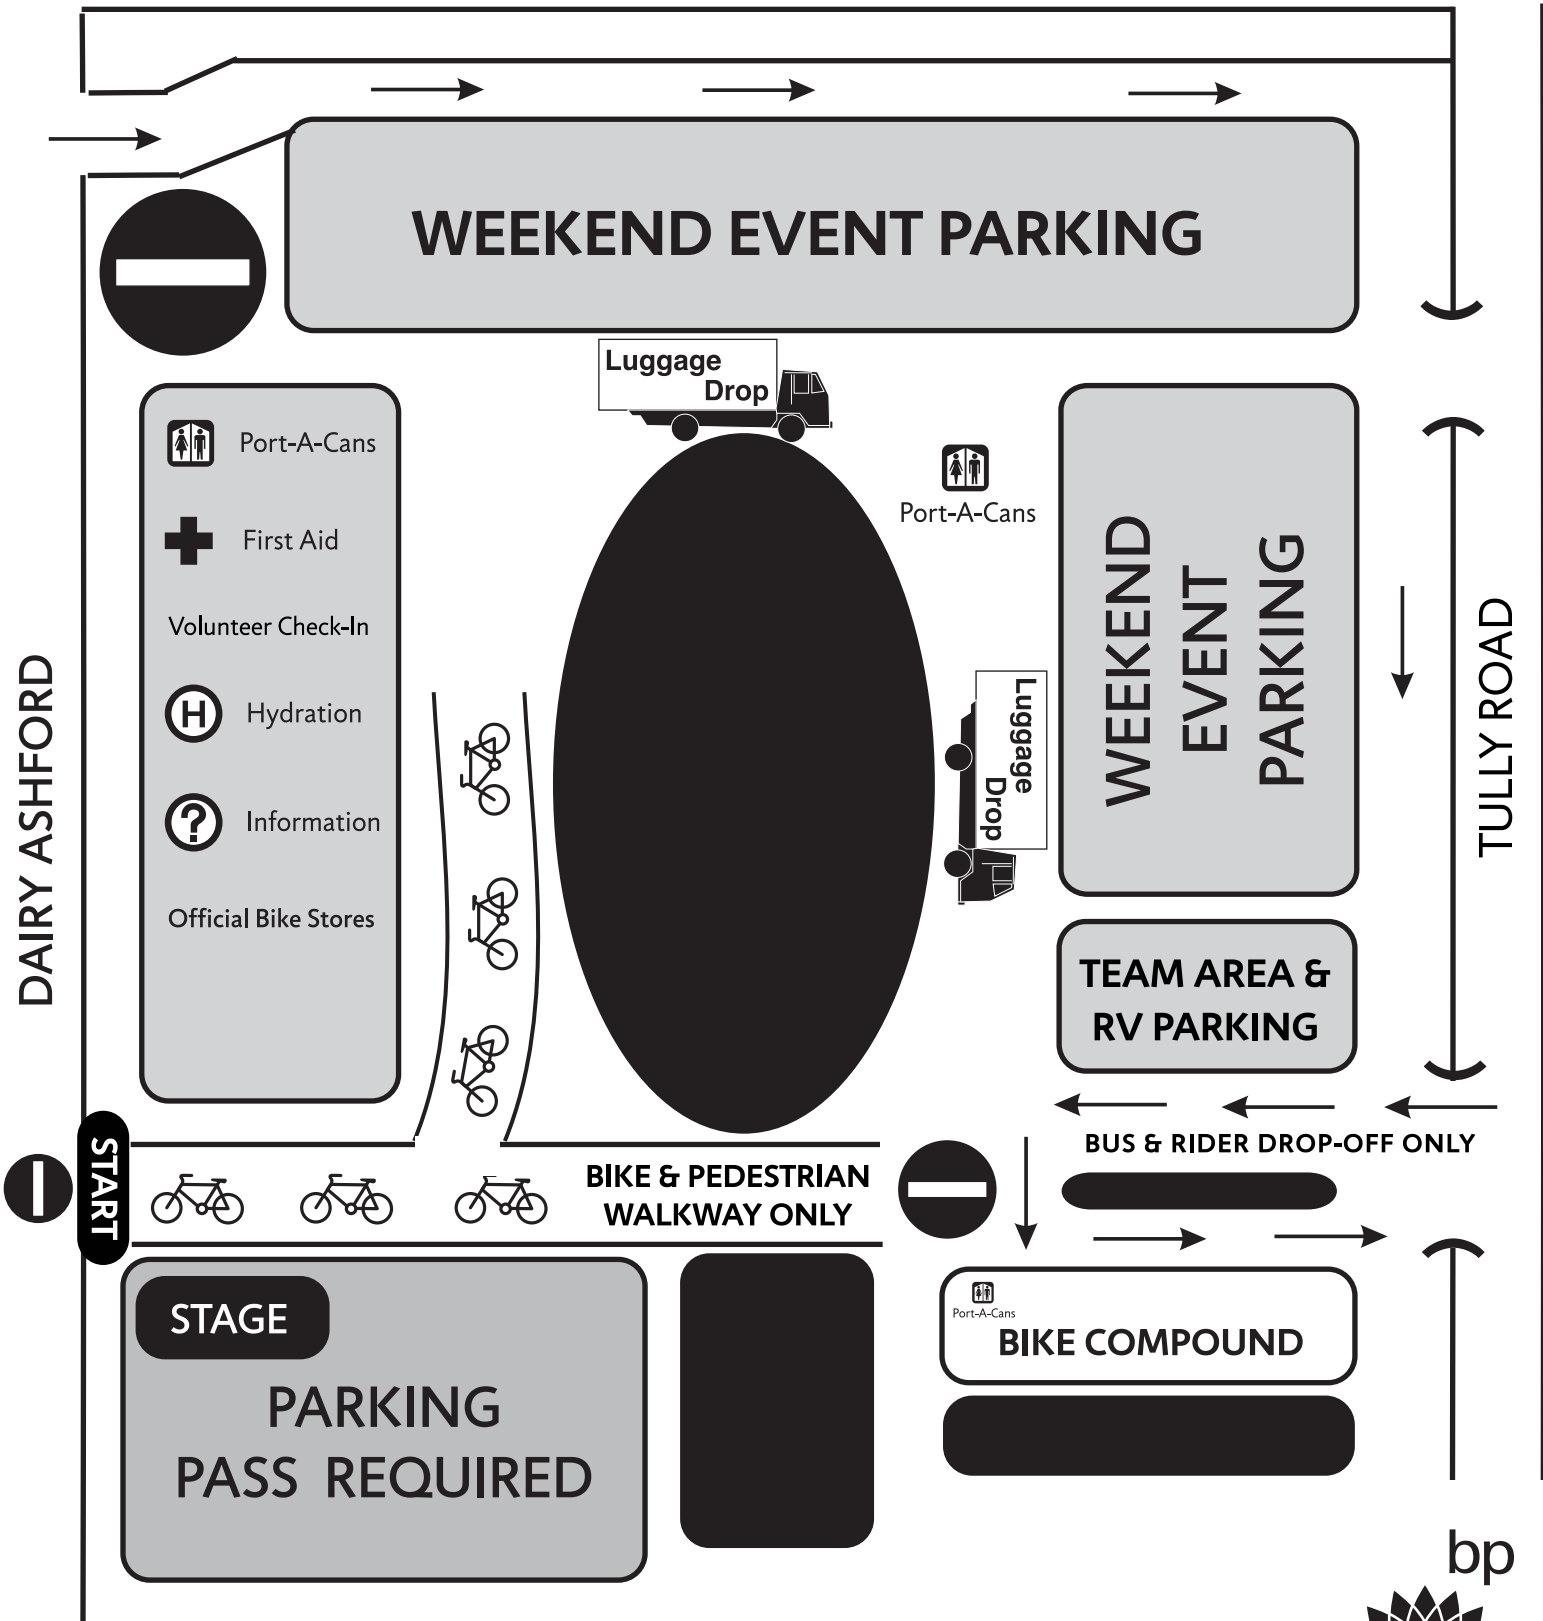

National Multiple Sclerosis Society

Tully Stadium

Houston

1050 Dairy Ashford
Houston, TX 77079

Site Hours

1-10 p.m. Fri., April 15

5-9 a.m. Sat., April 16

2-10 p.m. Sun., April 17

1-10 KATY FREEWAY

TULLY ROAD

bp

SATURDAY START TIME: 6:45 a.m.
NO CYCLISTS allowed to start after 9 a.m.