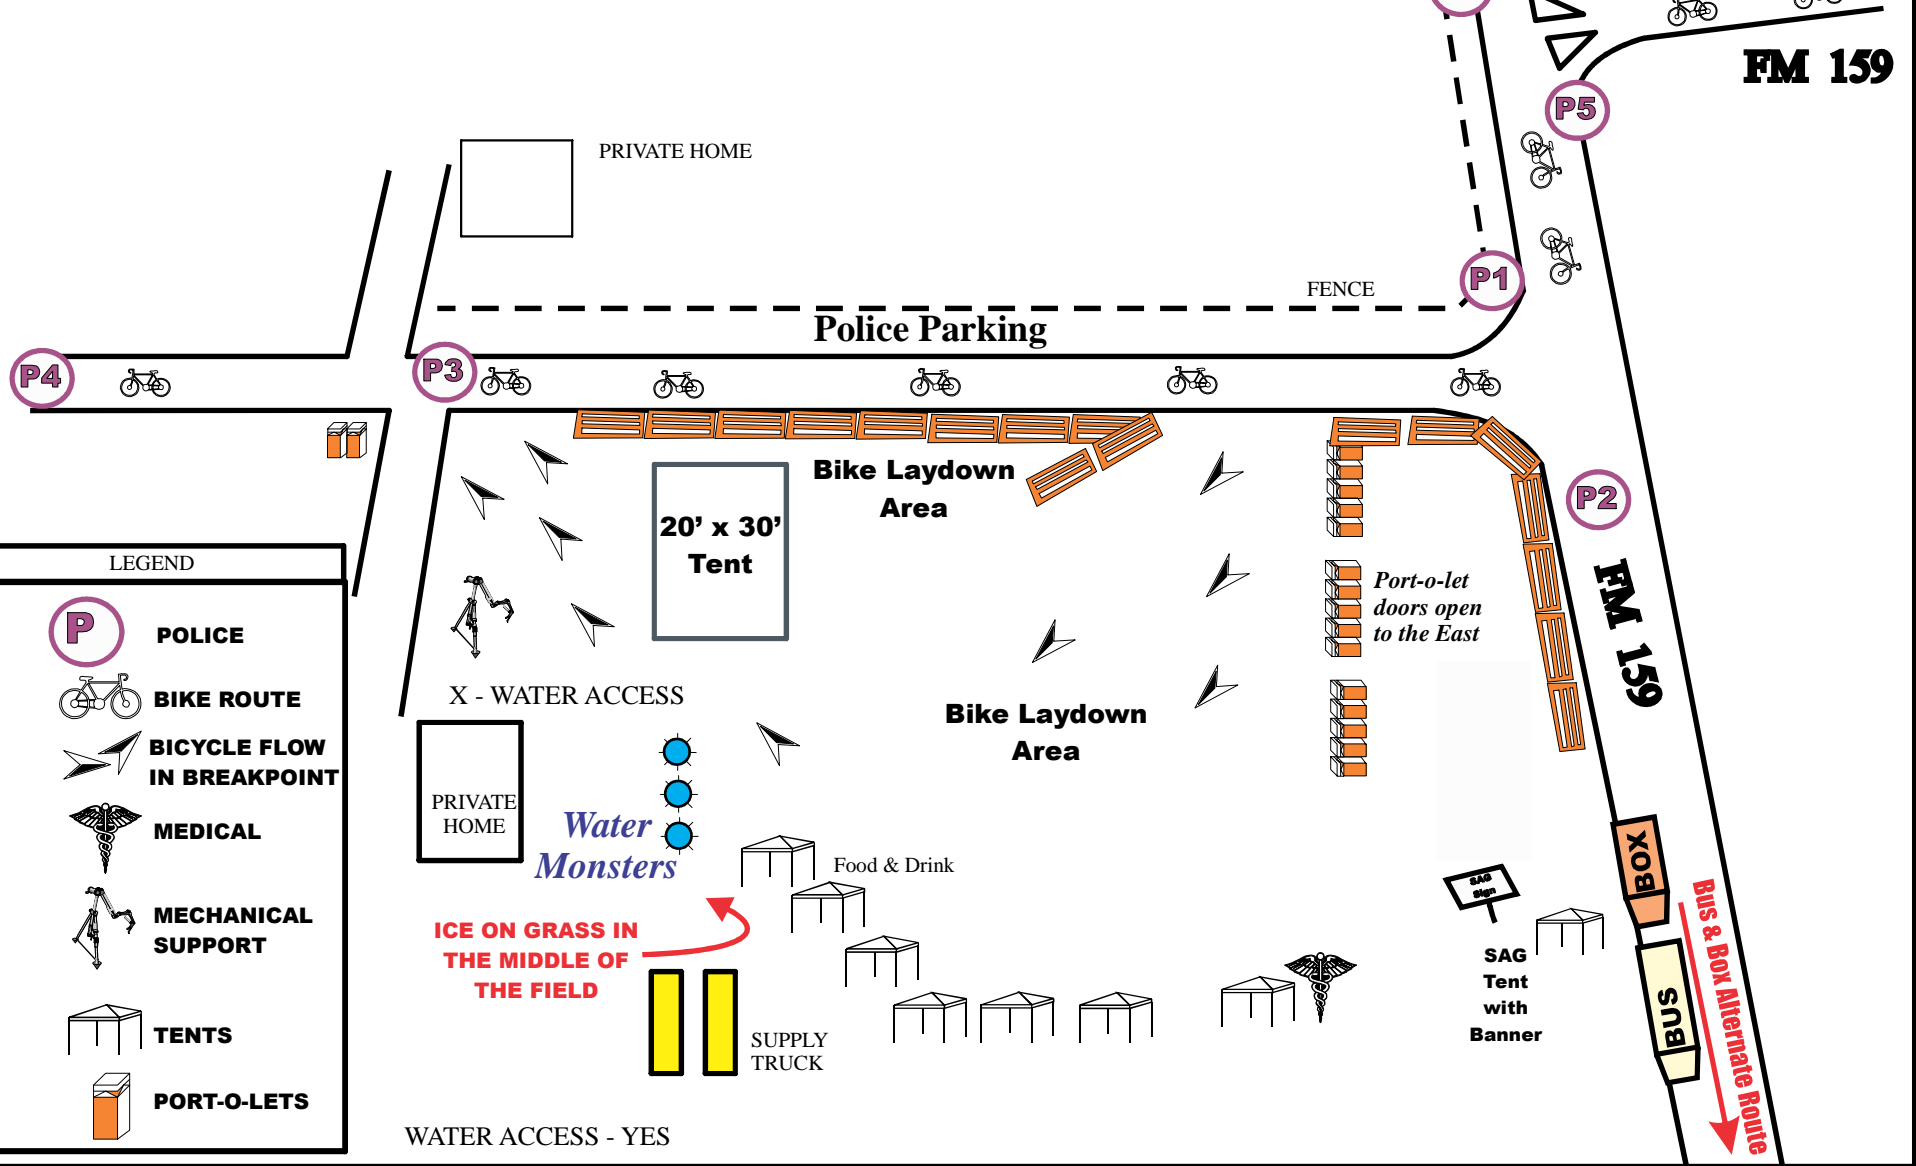

SATURDAY BREAKPOINT 7 (Page 1 of 2) BP MS 150 BIKE RIDE

Graphic provided by GOOGLE MAPS

LEGEND	
POLICE	
Direction of riders using BreakPoint	
Area used for the site	

SATURDAY BREAKPOINT 7 (Page 2 of 2) BP MS 150 BIKE RIDE

Ms. Delores Bayer Home
 7503 FM 2981 & FM 159
 La Grange, TX
 GPS: 29.9658N 96.7794W

LEGEND

- POLICE**
- BIKE ROUTE**
- BICYCLE FLOW IN BREAKPOINT**
- MEDICAL**
- MECHANICAL SUPPORT**
- TENTS**
- PORT-O-LETS**

WATER ACCESS - YES