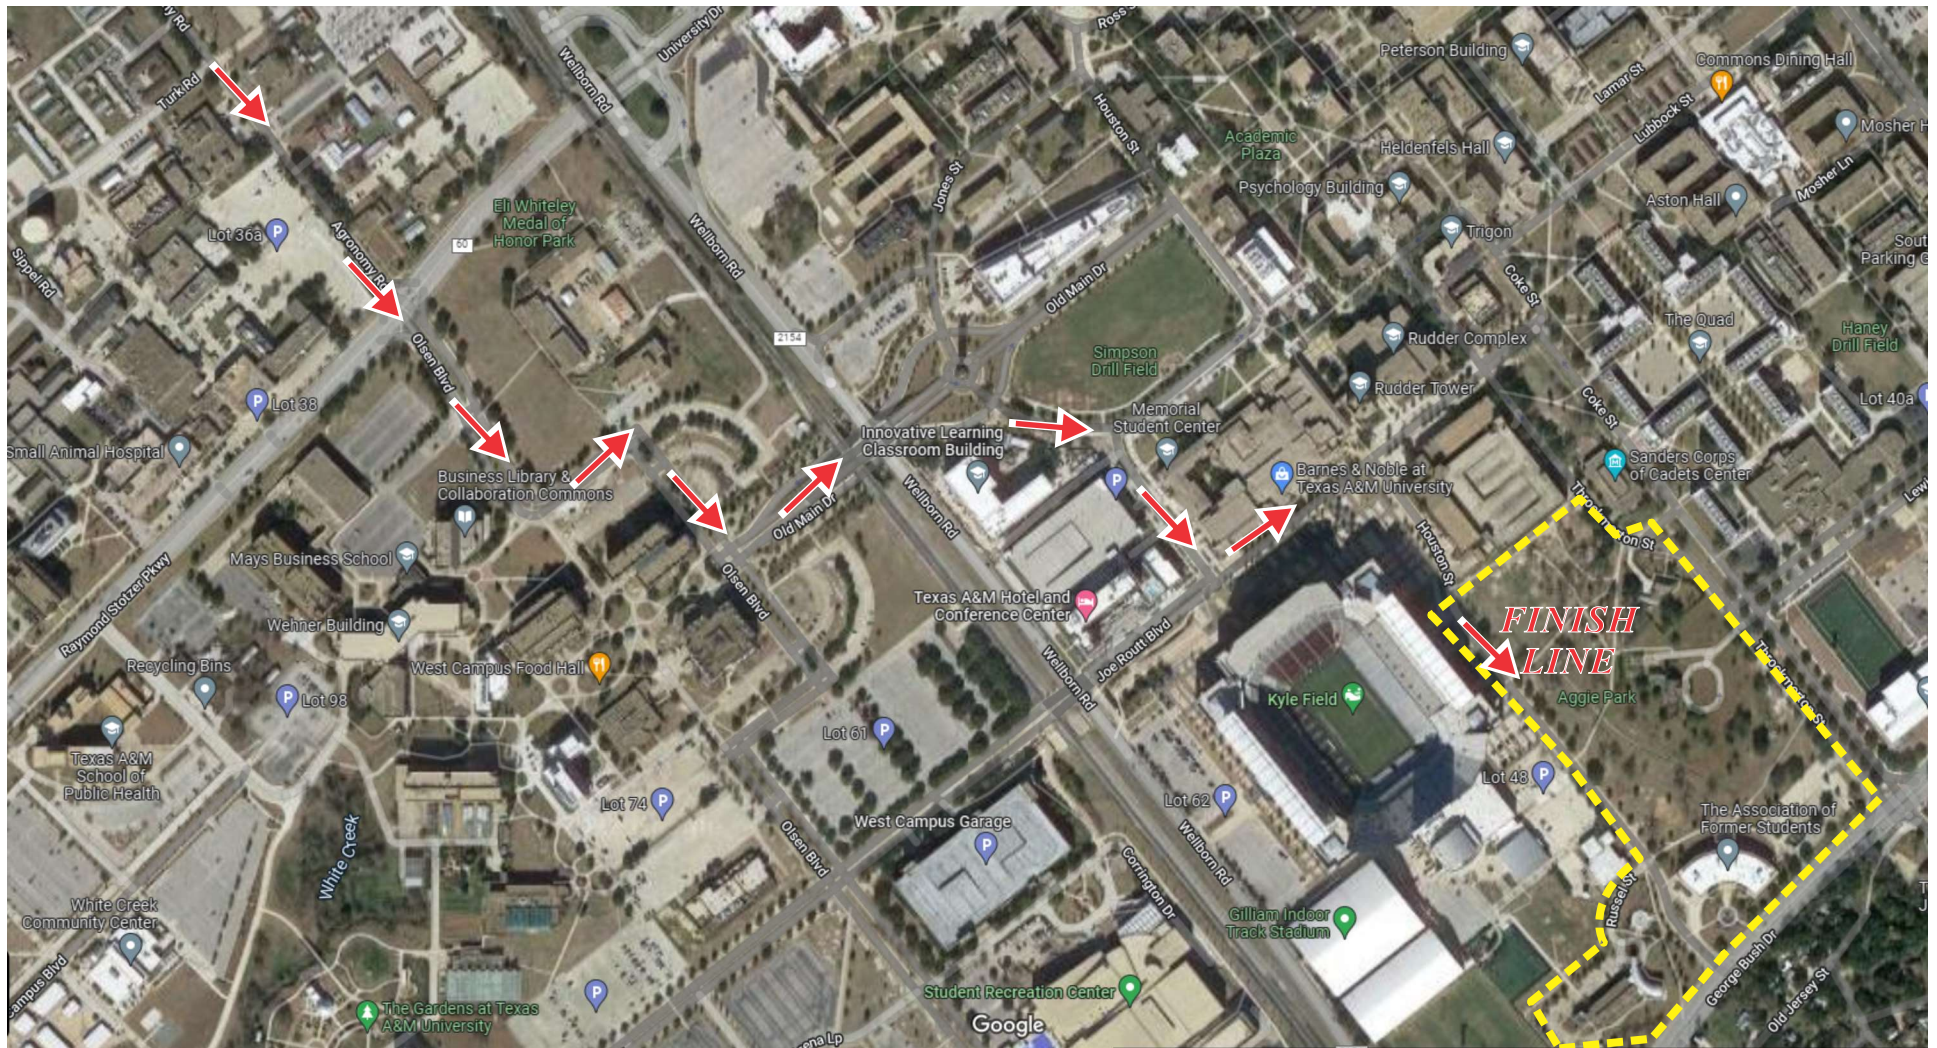

Sunday Finish Line - Aggie Park

Texas MS 150 Bike Ride

View from <https://www.google.com>

*Finish Line - Aggie Park
Texas A&M University*

2023 REVISION 0

WWW.BOLMANSKI.COM

LEGEND	
POLICE	
Direction of riders to Finish Line	
Area used for the site	