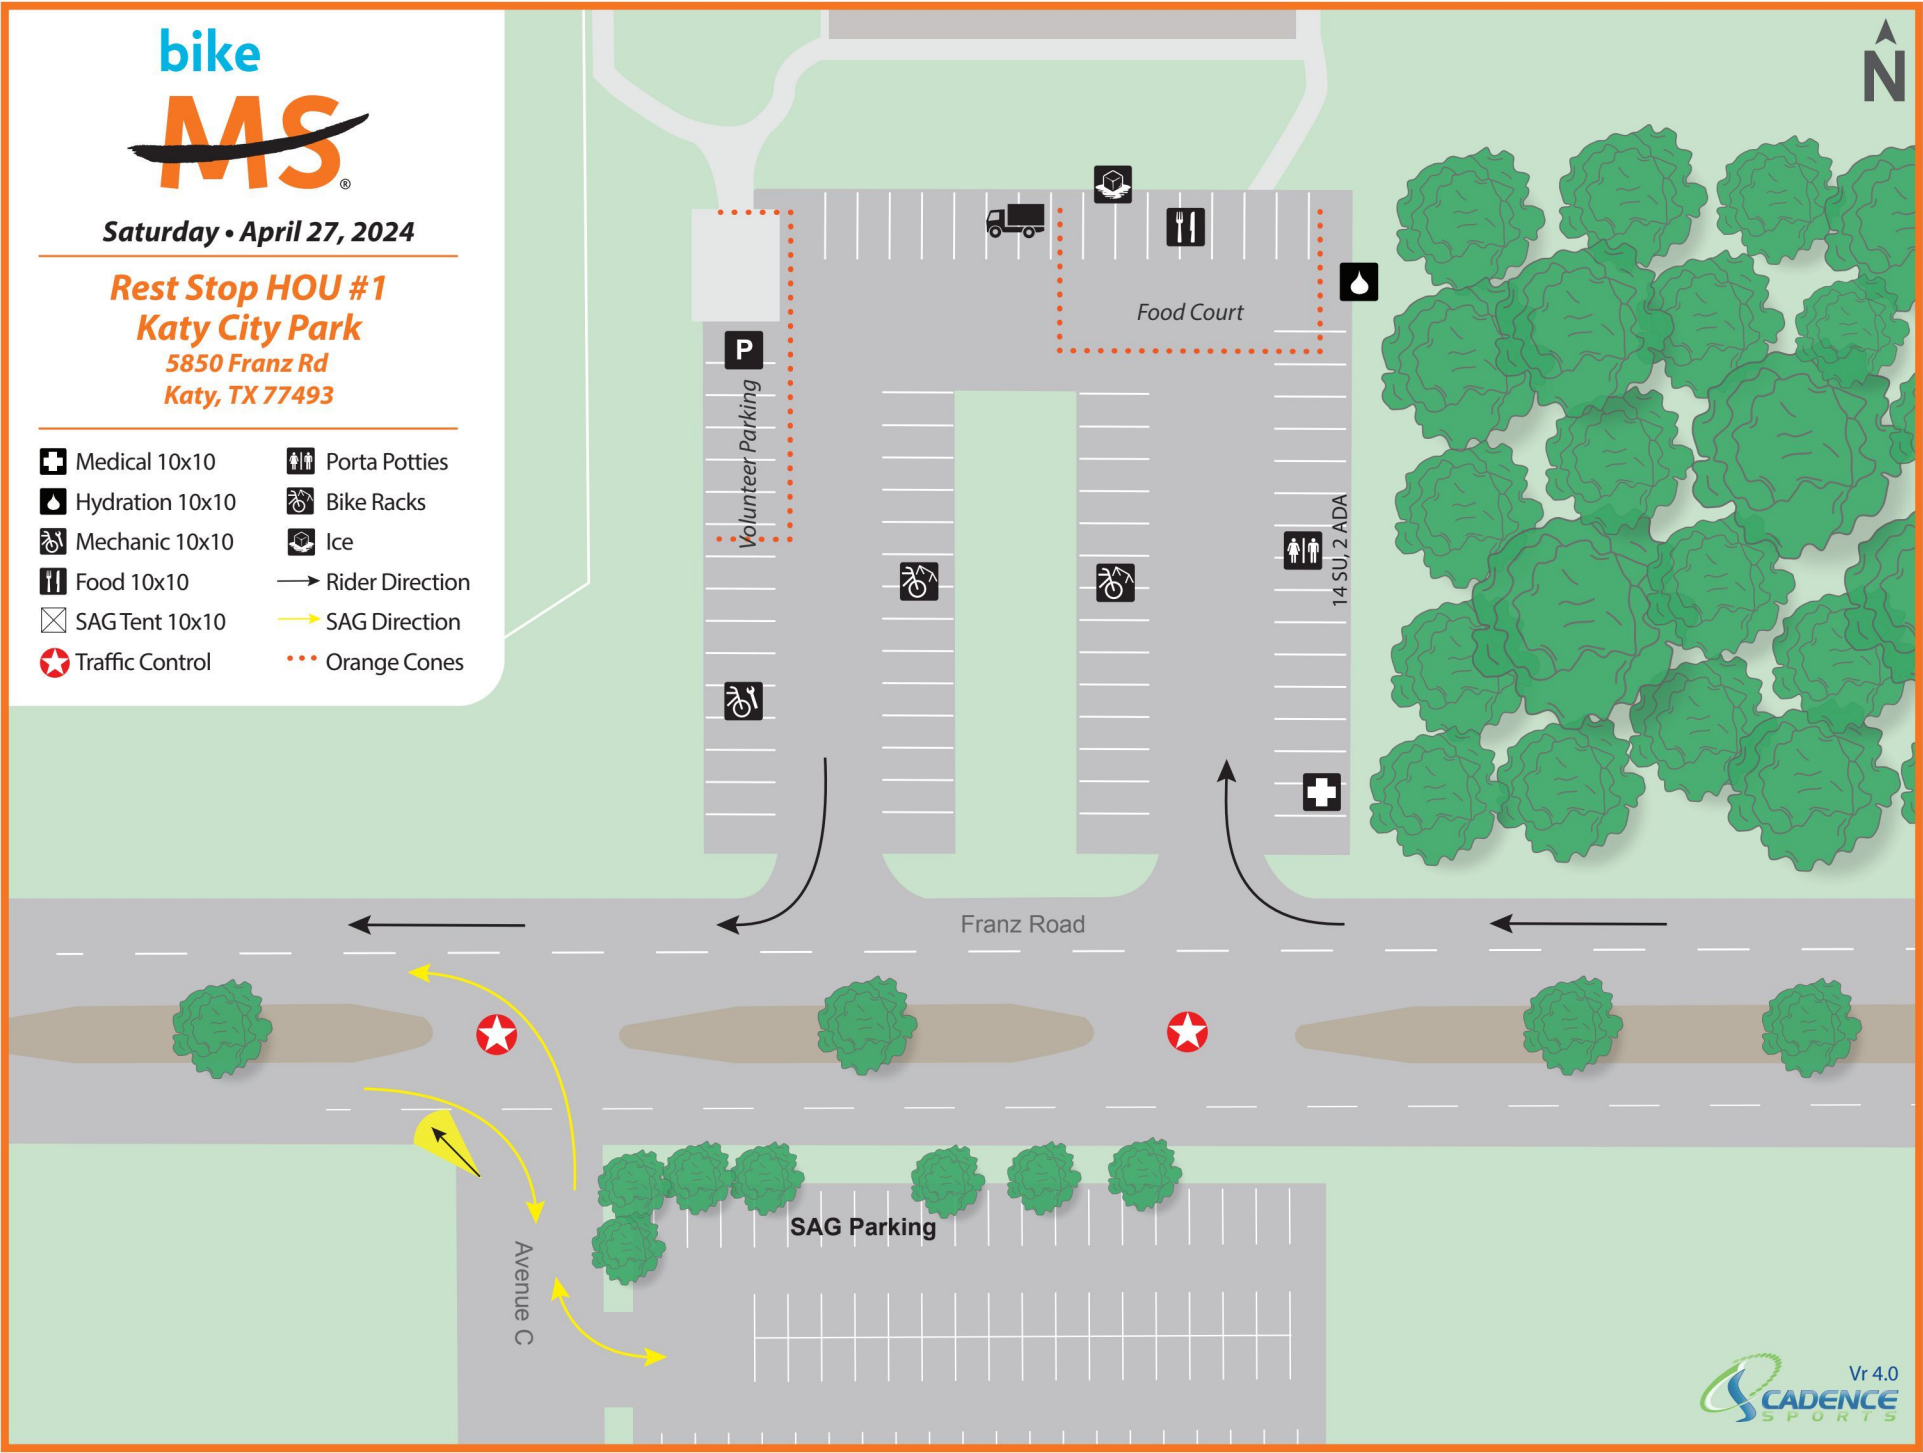

**LEGEND**

- POLICE**
- Direction of riders using Rest Stop**
- Area used for the site**

Saturday • April 27, 2024

**Rest Stop HOU #1**  
**Katy City Park**  
5850 Franz Rd  
Katy, TX 77493

- |                 |                 |
|-----------------|-----------------|
| Medical 10x10   | Porta Potties   |
| Hydration 10x10 | Bike Racks      |
| Mechanic 10x10  | Ice             |
| Food 10x10      | Rider Direction |
| SAG Tent 10x10  | SAG Direction   |
| Traffic Control | Orange Cones    |

# Saturday Rest Stop 2 (Page 1 of 3)