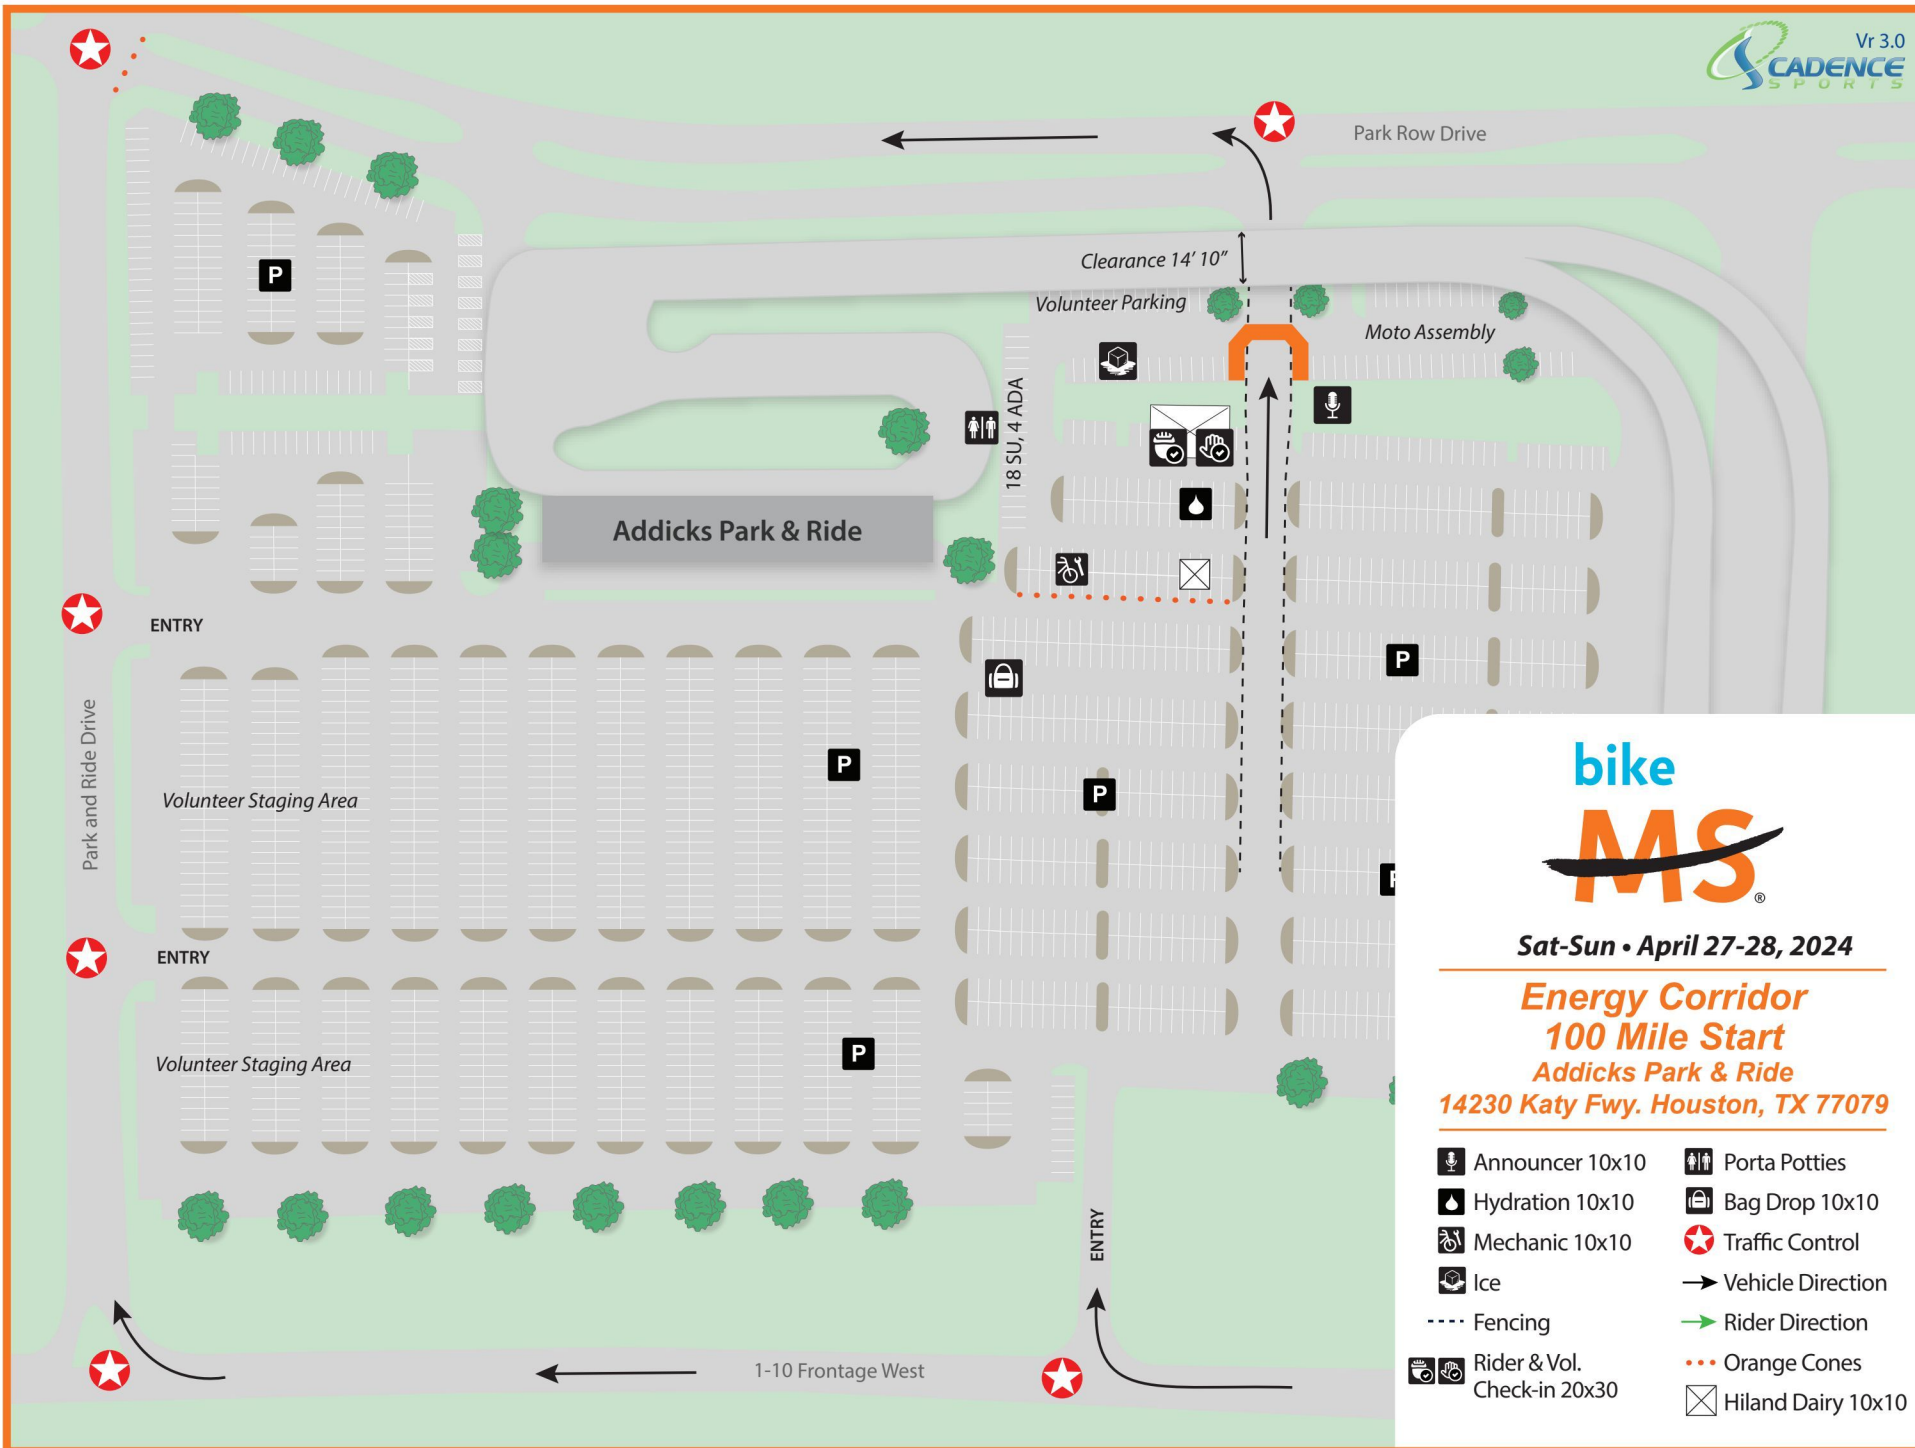

# Sat. Start - Addicks Park & Ride (Page 1 of 2) Texas MS 150 Bike Ride

View from <https://www.google.com>

*Addicks Park & Ride*  
*14230 Katy Freeway*  
*Katy, TX 77079*

[WWW.BOLMANSKI.COM](http://WWW.BOLMANSKI.COM)

2024 REVISION 0

LEGEND	
POLICE	
Direction of riders leaving START	
Area used for the site	

**bike**  
**MS**  
 Sat-Sun • April 27-28, 2024  
**Energy Corridor**  
**100 Mile Start**  
**Addicks Park & Ride**  
**14230 Katy Fwy. Houston, TX 77079**

Announcer 10x10	Porta Potties
Hydration 10x10	Bag Drop 10x10
Mechanic 10x10	Traffic Control
Ice	Vehicle Direction
Fencing	Rider Direction
Rider & Vol. Check-in 20x30	Orange Cones
	Hiland Dairy 10x10

View from <https://www.google.com>