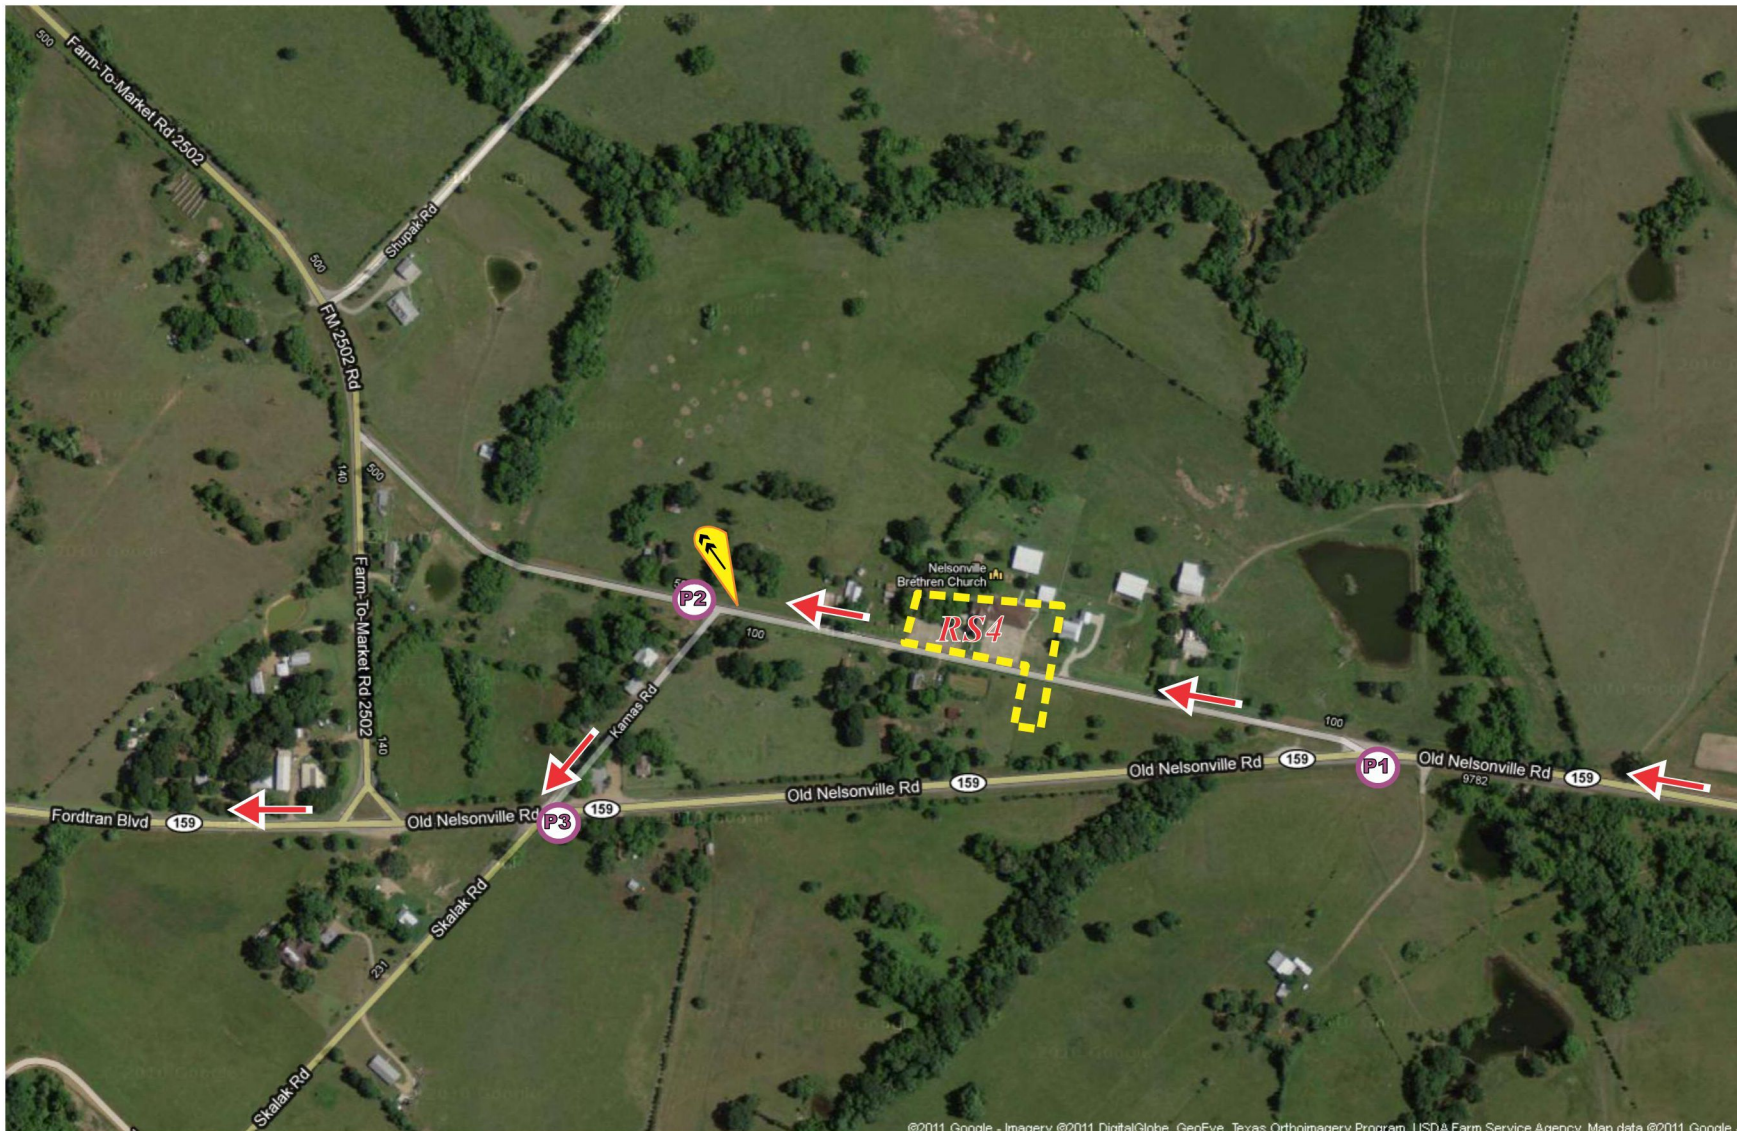

Saturday Rest Stop 4 (Page 1 of 2)

Texas MS 150 Bike Ride

View from www.google.com/maps
Nelsonville Brethren Church
332 Nelsonville Church Road
Bellville, Texas 77418

LEGEND	
POLICE	
Direction of riders using Rest Stop	
Area used for the site