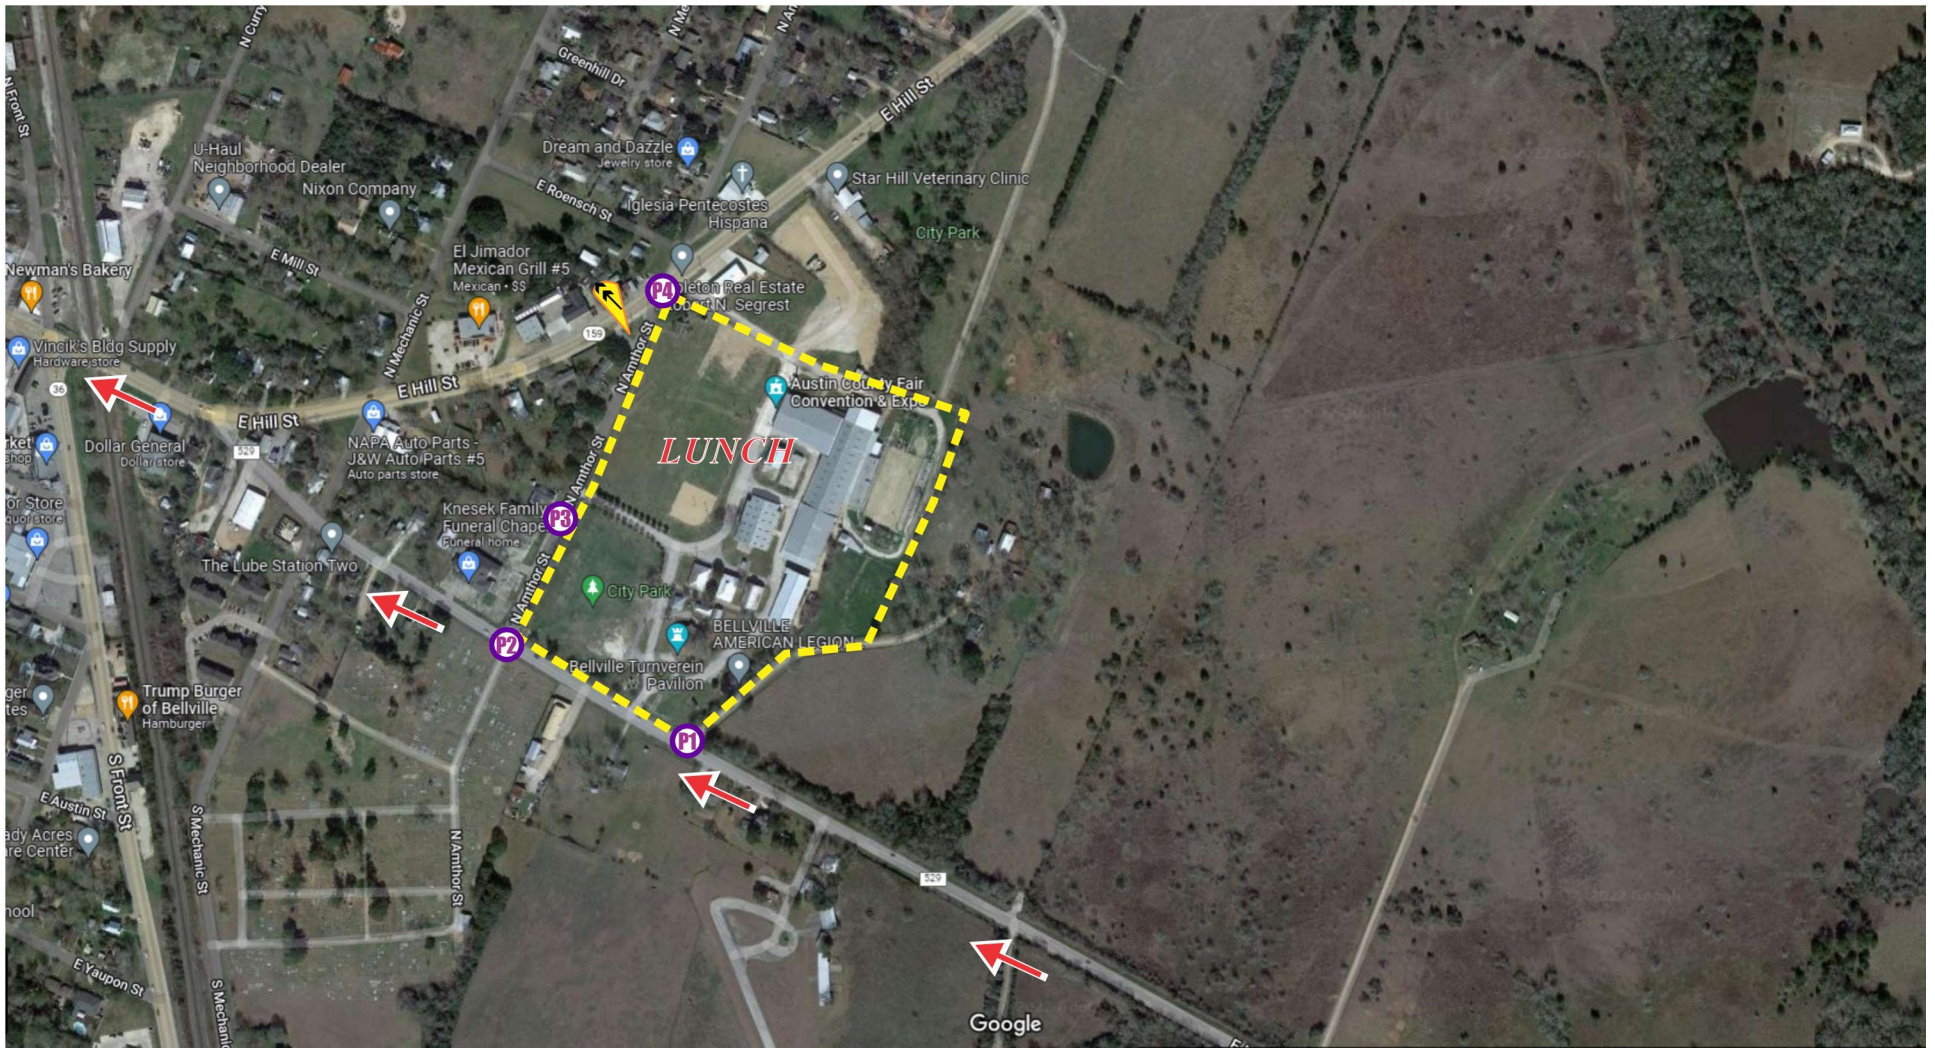

View from <https://www.google.com>

Austin County Fairgrounds - Lunch Stop
1076 Hwy 159 E
Bellville TX 77418

WWW.BOLMANSKI.COM

2024 REVISION 0

LEGEND	
POLICE	
Direction of riders using Rest Stop	
Area used for the site