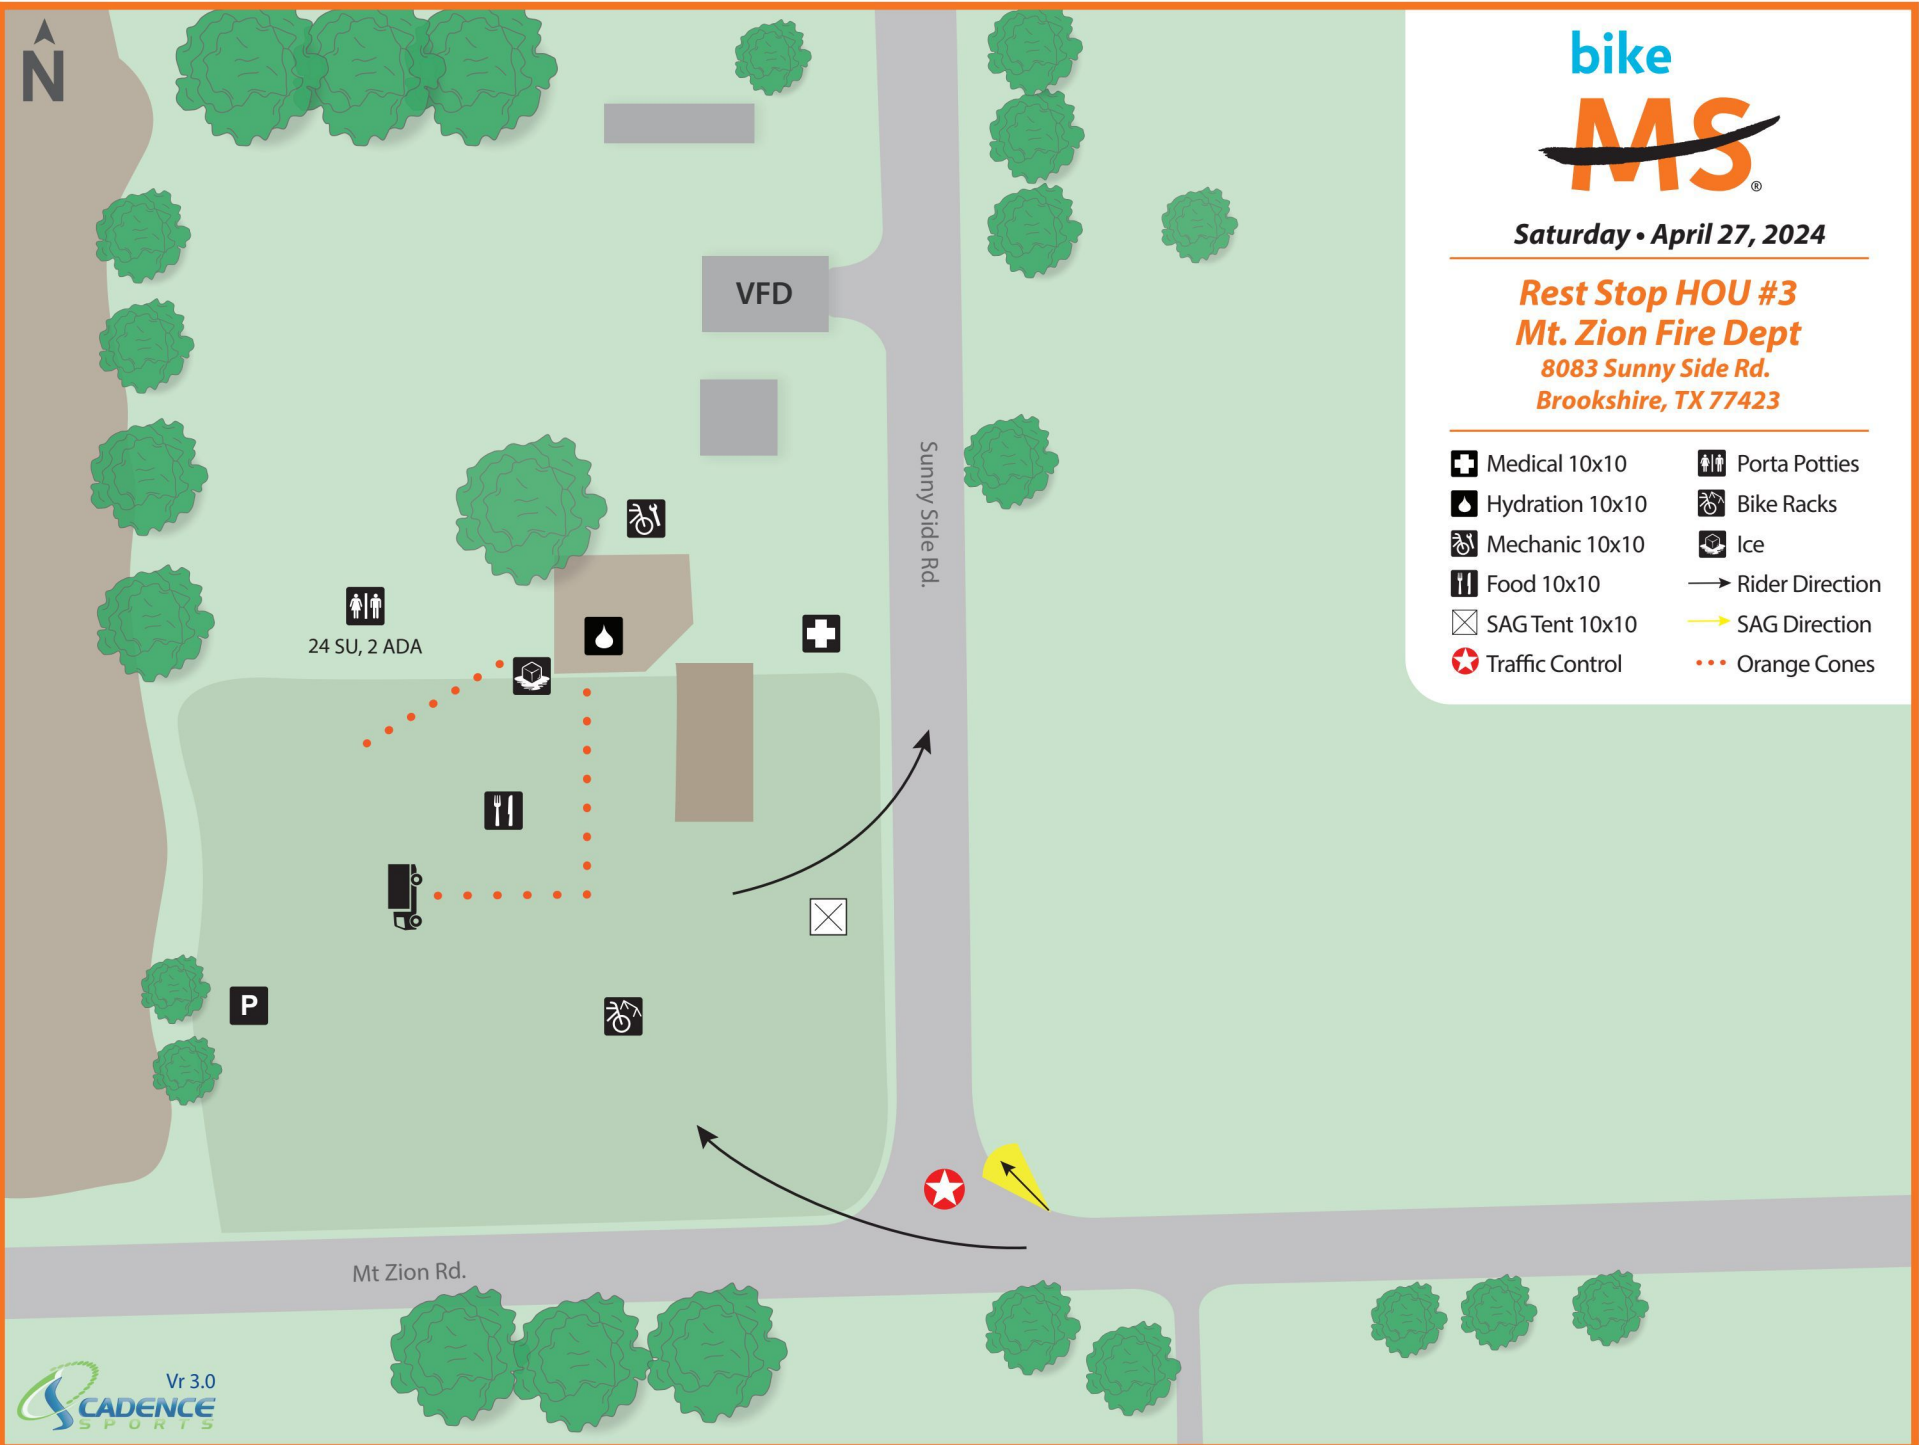

*View from [www.google.com/maps](http://www.google.com/maps)  
Mt. Zion Fire Department  
8083 Sunny Side Road  
Brookshire, Tx 77423*

*2024 Revision 0*

[WWW.BOLMANSKI.COM](http://WWW.BOLMANSKI.COM)

LEGEND	
POLICE	
Direction of riders using Rest Stop	
Area used for the site	

Saturday • April 27, 2024

**Rest Stop HOU #3**  
**Mt. Zion Fire Dept**  
8083 Sunny Side Rd.  
Brookshire, TX 77423

- Medical 10x10
- Hydration 10x10
- Food 10x10
- Mechanical 10x10
- 24 SU, 2 ADA
- Bike Racks
- Ice
- Porta Potties
- SAG Tent 10x10
- Traffic Control
- Rider Direction
- SAG Direction
- Orange Cones

# Saturday Rest Stop 4 (Page 1 of 2)