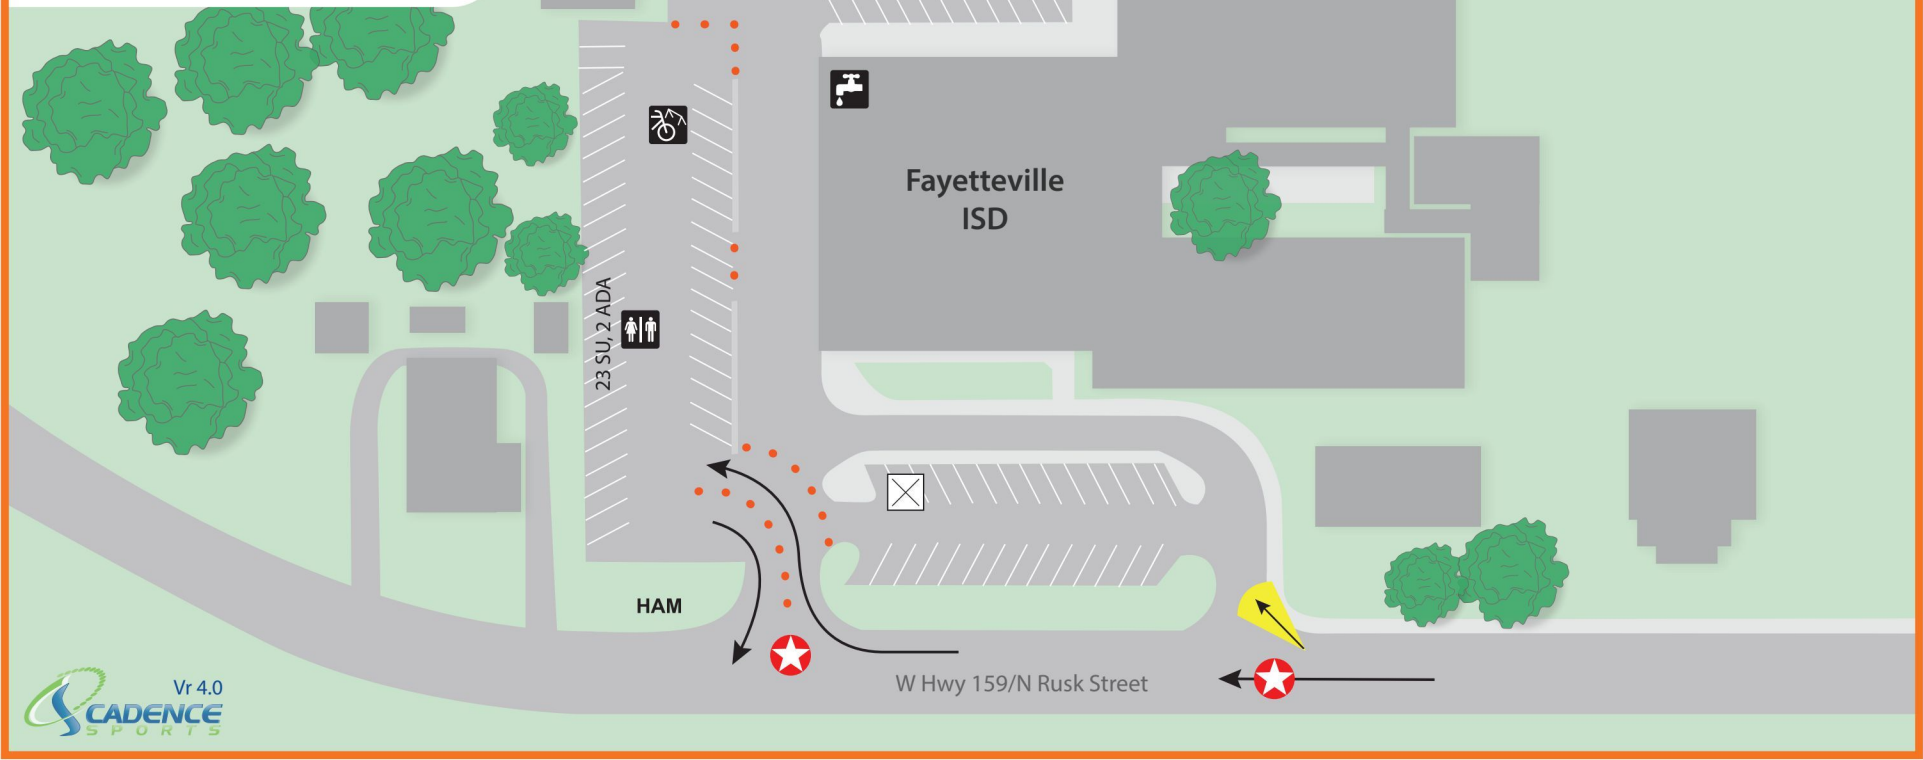

Saturday • April 27, 2024

Rest Stop HOU # 6 Fayetteville High School

618 N Rusk Street
Fayetteville, TX 78940

- Medical 20x30
- Hydration 10x10
- Mechanic 10x10
- Food 10x10
- SAG Tent 10x10
- Water Source
- Porta Potties
- Bike Racks
- Ice
- Rider Direction
- Traffic Control
- Orange Cones