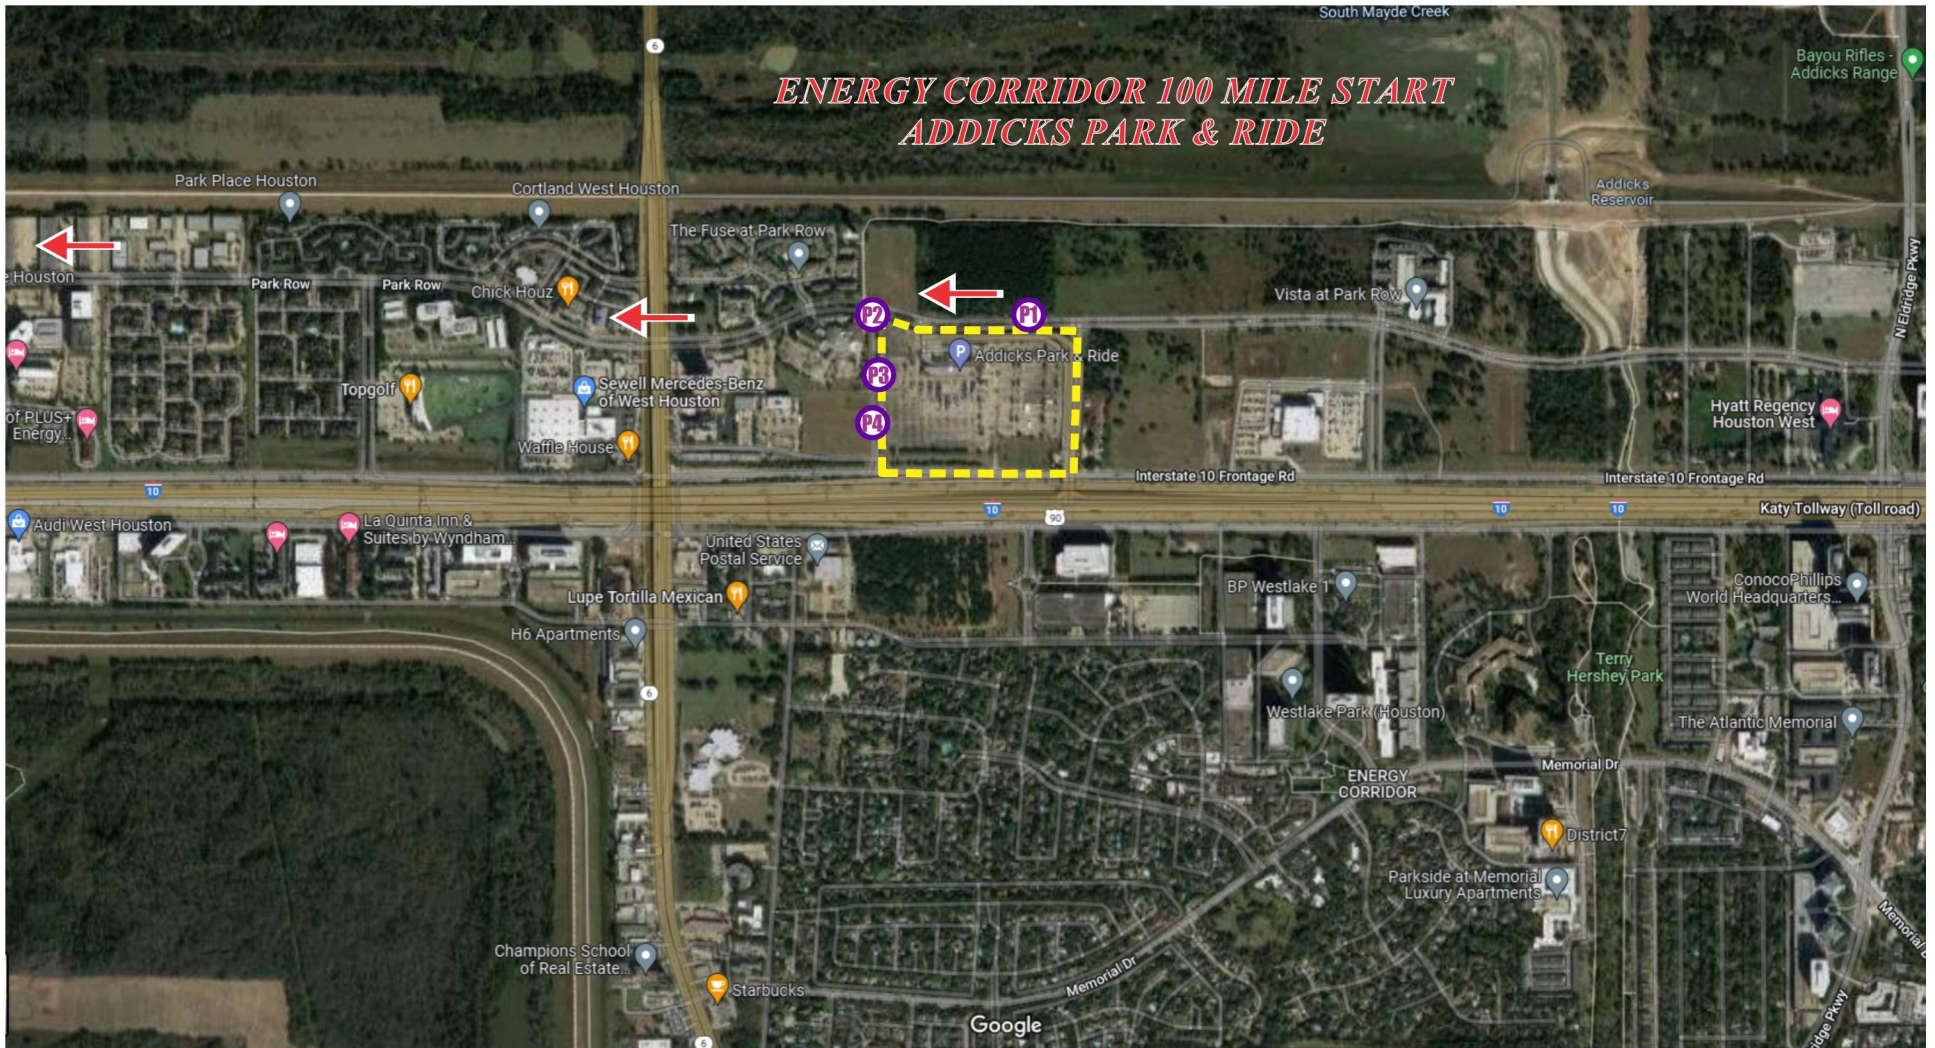

Sat. Start - Addicks Park & Ride (Page 1 of 2) Texas MS 150 Bike Ride

View from <https://www.google.com>

Addicks Park & Ride
14230 Katy Freeway
Katy, TX 77079

WWW.BOLMANSKI.COM

2024 REVISION 0

LEGEND	
POLICE	
Direction of riders leaving START	
Area used for the site