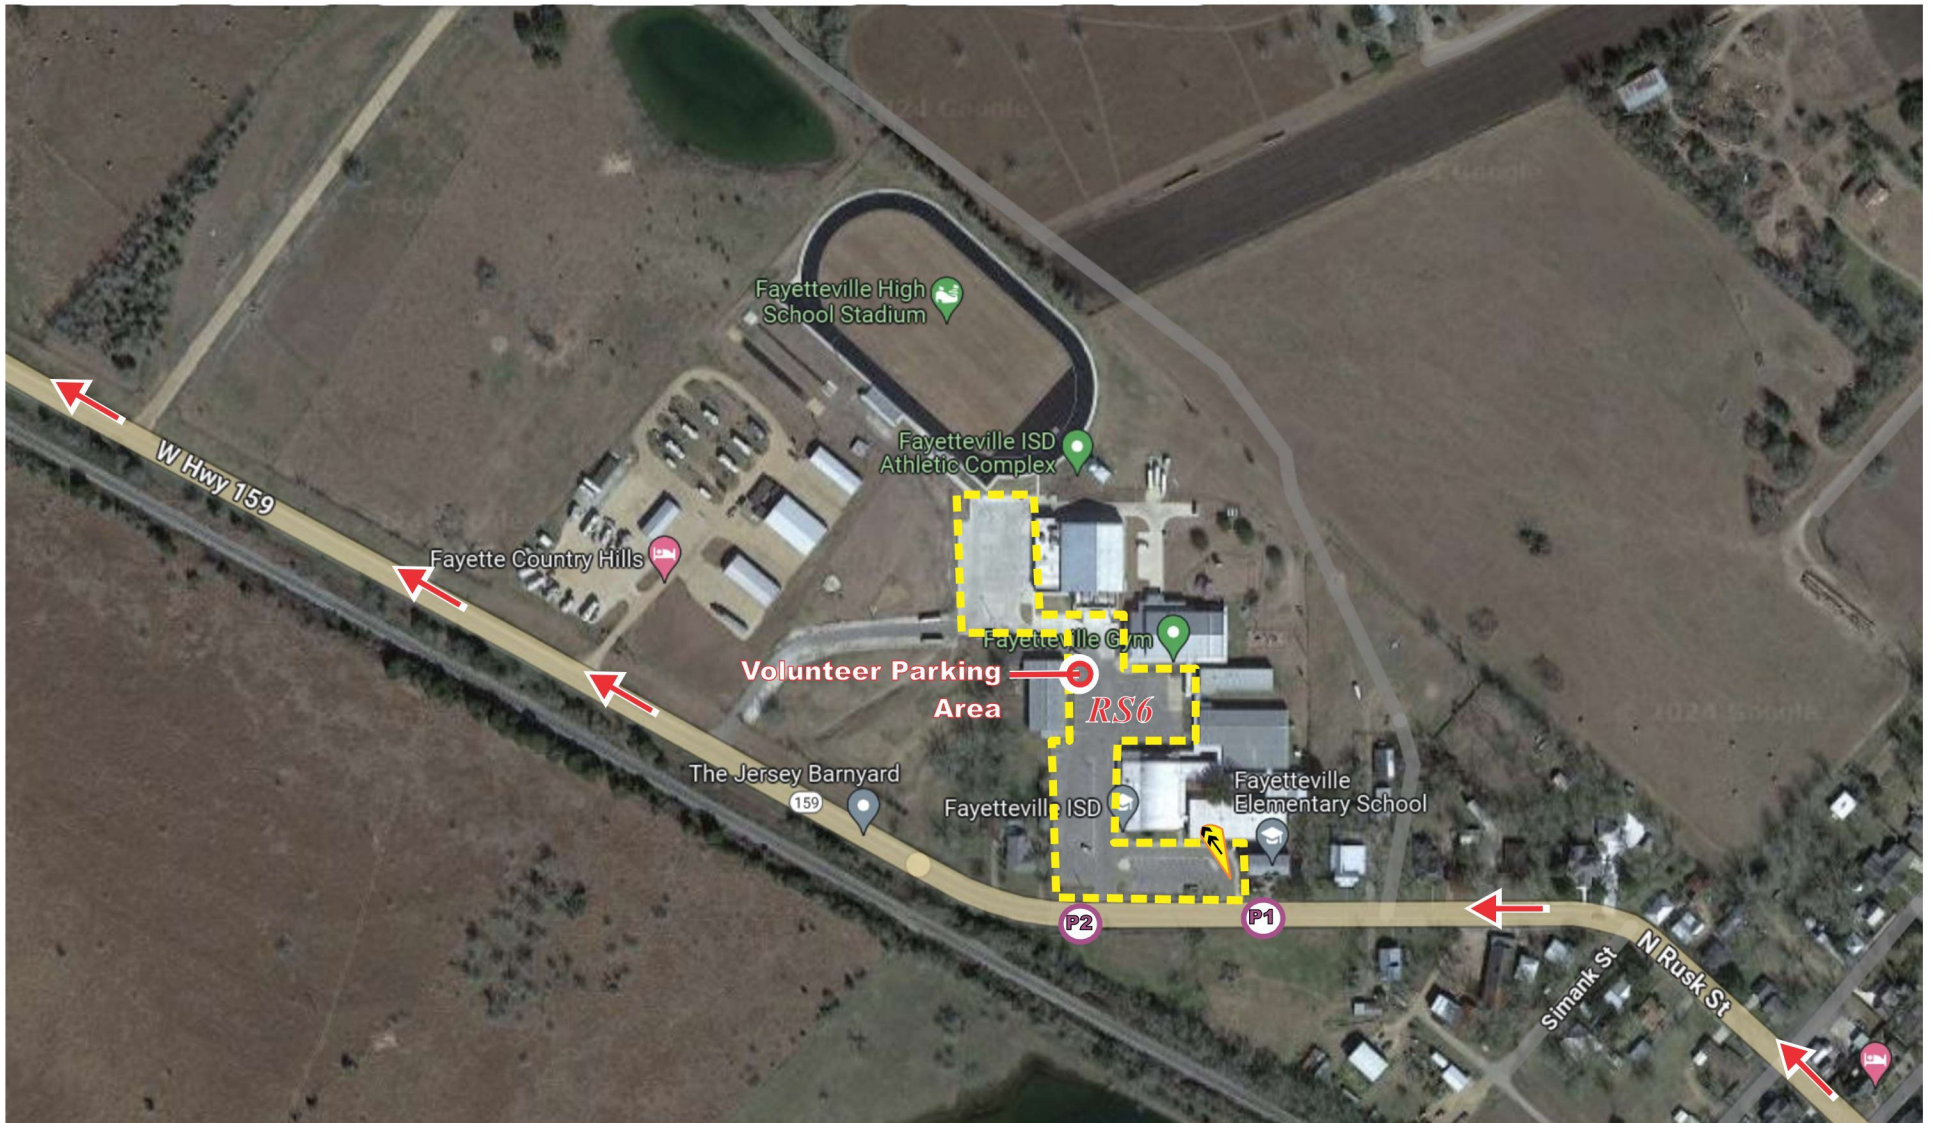

- Mechanic 10x10
- Hydration 10x10
- Medical 10x10
- Food 10x10
- Traffic Control
- SAG Tent 10x10
- Porta Potties
- Bike Racks
- Ice
- Rider Direction
- Orange Cones

View from [www.google.com/maps](http://www.google.com/maps)  
Fayetteville ISD  
618 N Rusk Street  
Fayetteville, Texas 78940