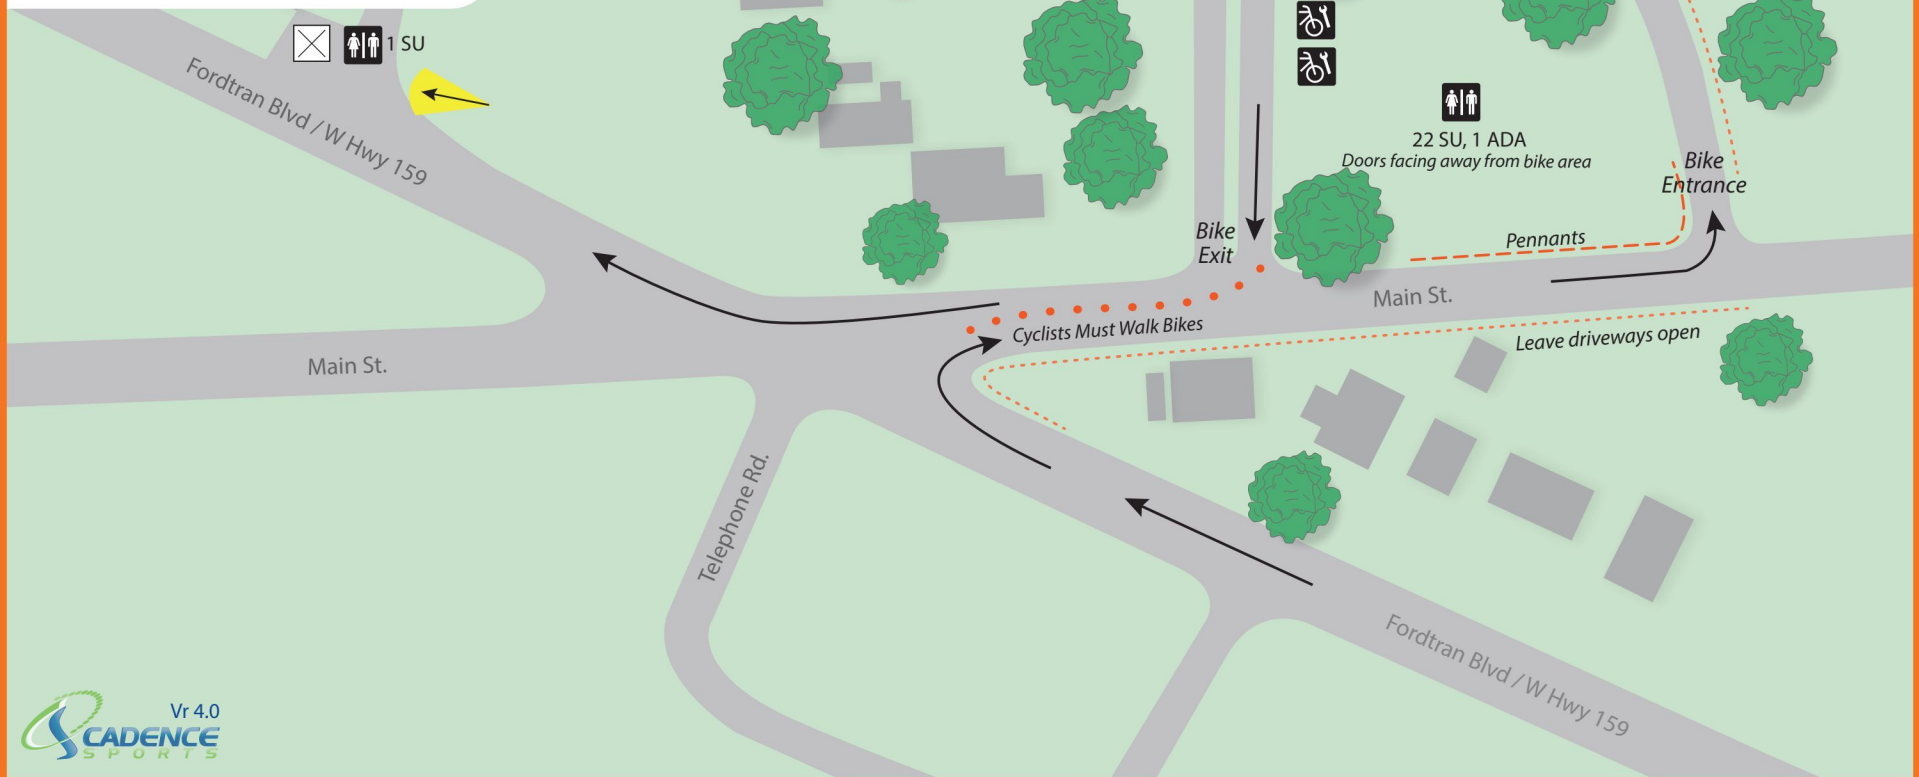

Saturday • April 27, 2024

**Rest Stop HOU #5
Methodist Church**
1914 Main Street
Industry, TX 78944

- Mechanic 10x10
- Hydration 10x10
- Medical 10x10
- Food 10x10
- Traffic Control
- SAG Tent 10x10
- Porta Potties
- Bike Racks
- Ice
- Rider Direction
- Orange Cones