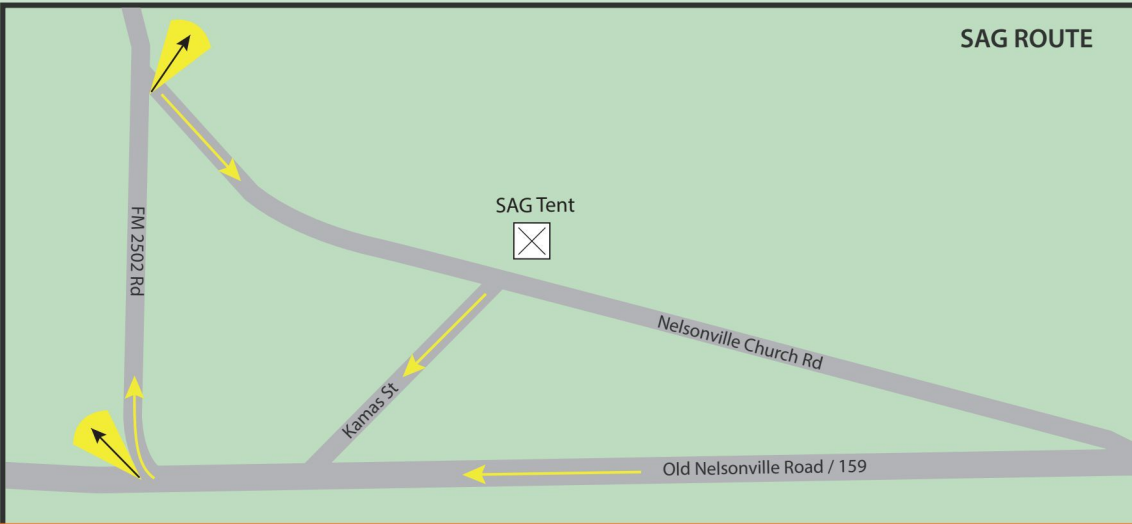

Saturday • April 27, 2024

Rest Stop HOU #4
Nelson Brethren Church
322 Nelsonville Road
Bellville, TX 77418

- Medical 20x30
- Hydration 10x10
- Mechanic 10x10
- Food 10x10
- SAG Tent 10x10
- Porta Potties
- Bike Racks
- Ice
- → Rider Direction
- Traffic Control