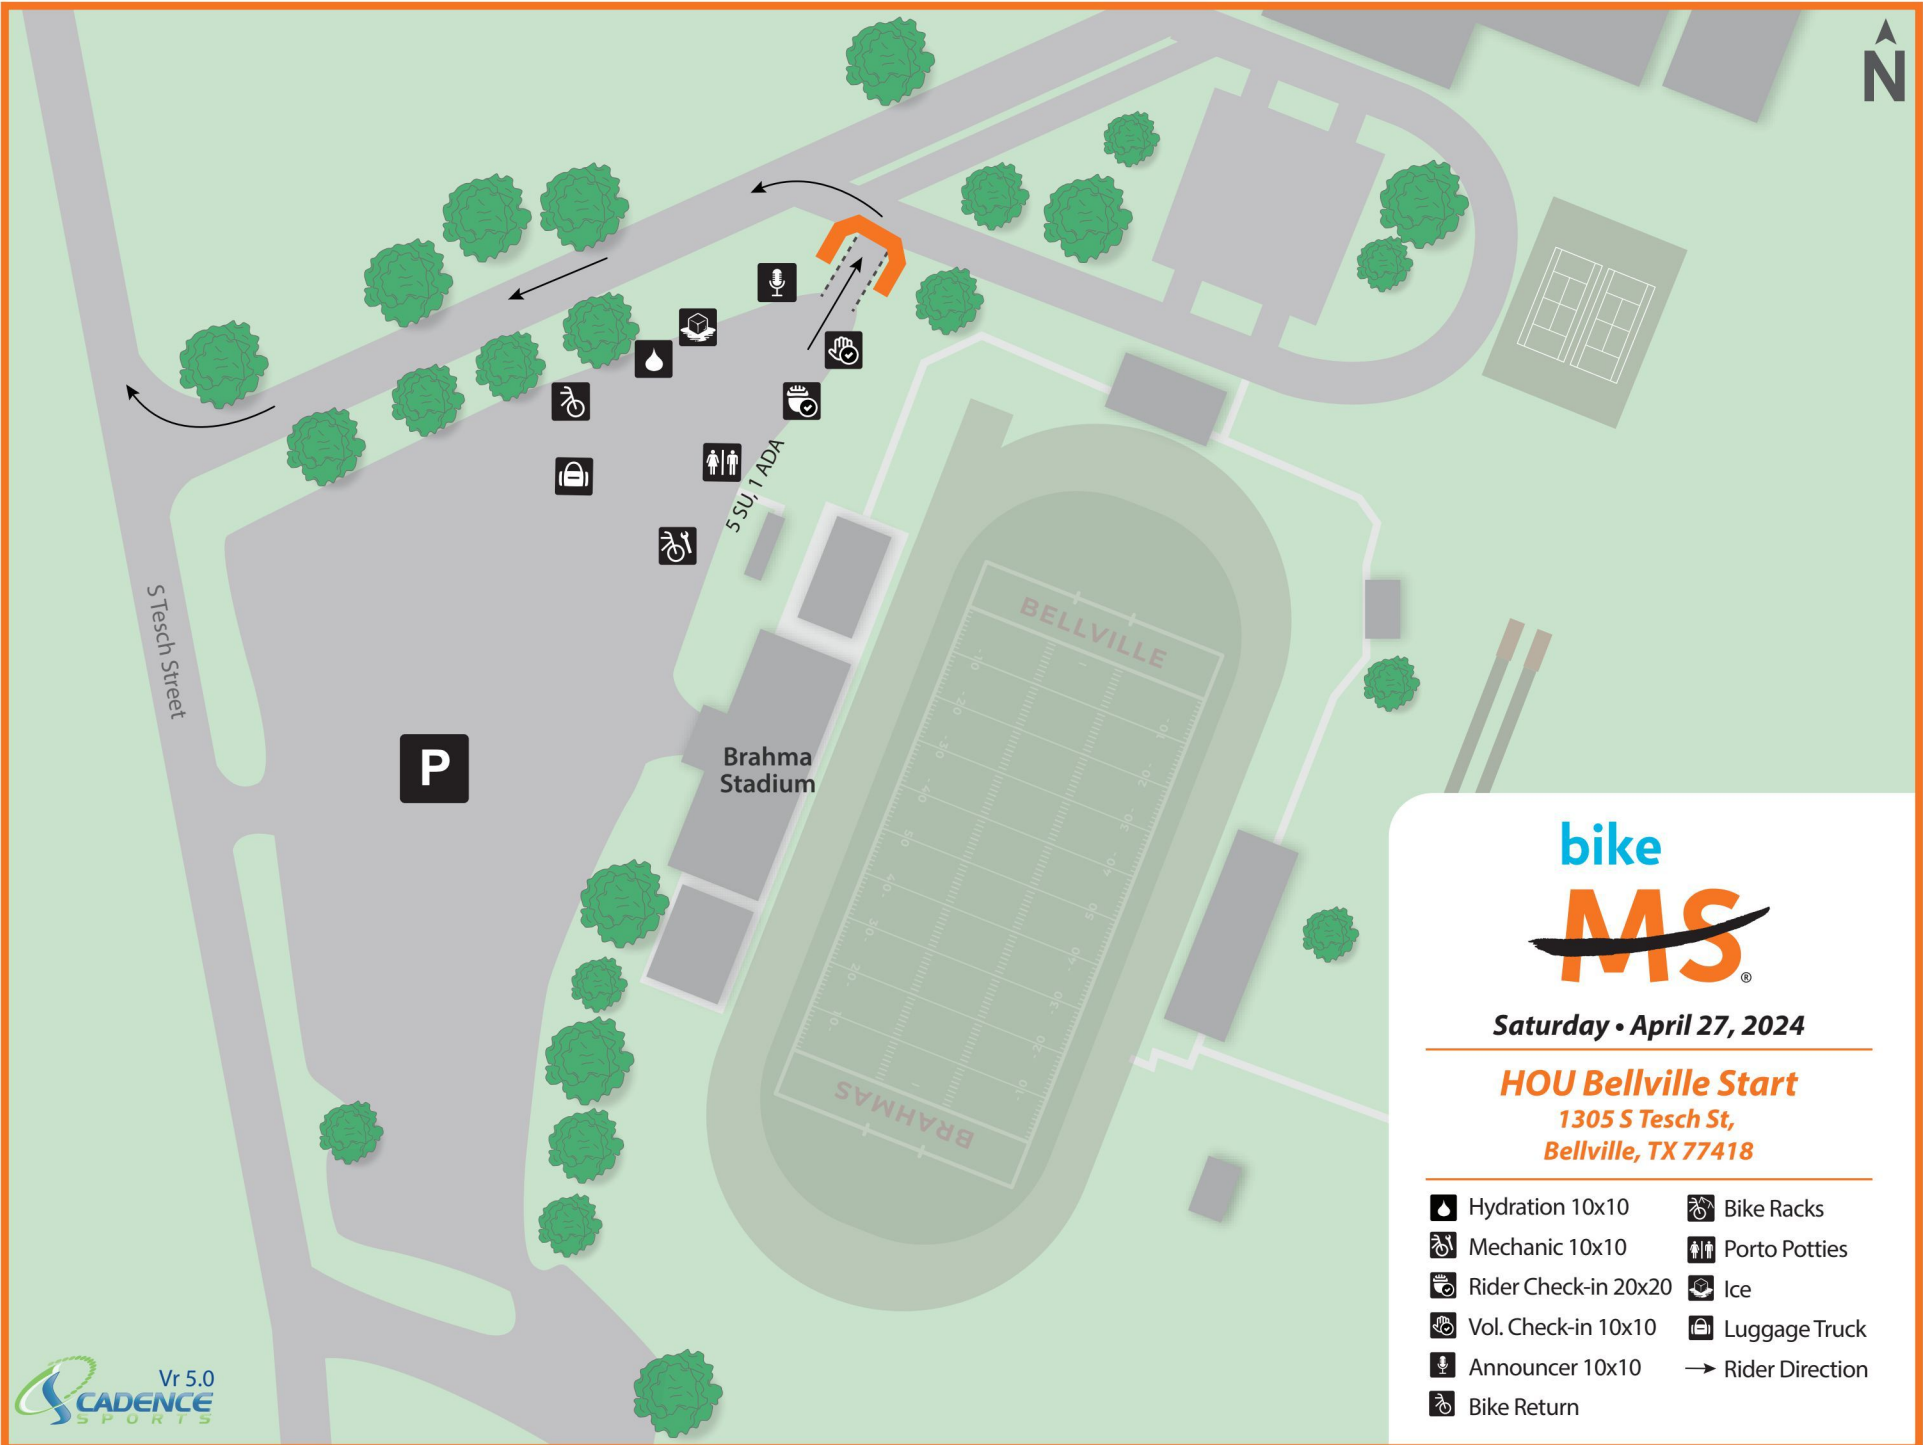

Saturday • April 27, 2024

HOU Bellville Start
1305 S Tesch St,
Bellville, TX 77418

- Hydration 10x10
- Bike Racks
- Mechanic 10x10
- Porto Potties
- Rider Check-in 20x20
- Ice
- Vol. Check-in 10x10
- Luggage Truck
- Announcer 10x10
- → Rider Direction
- Bike Return