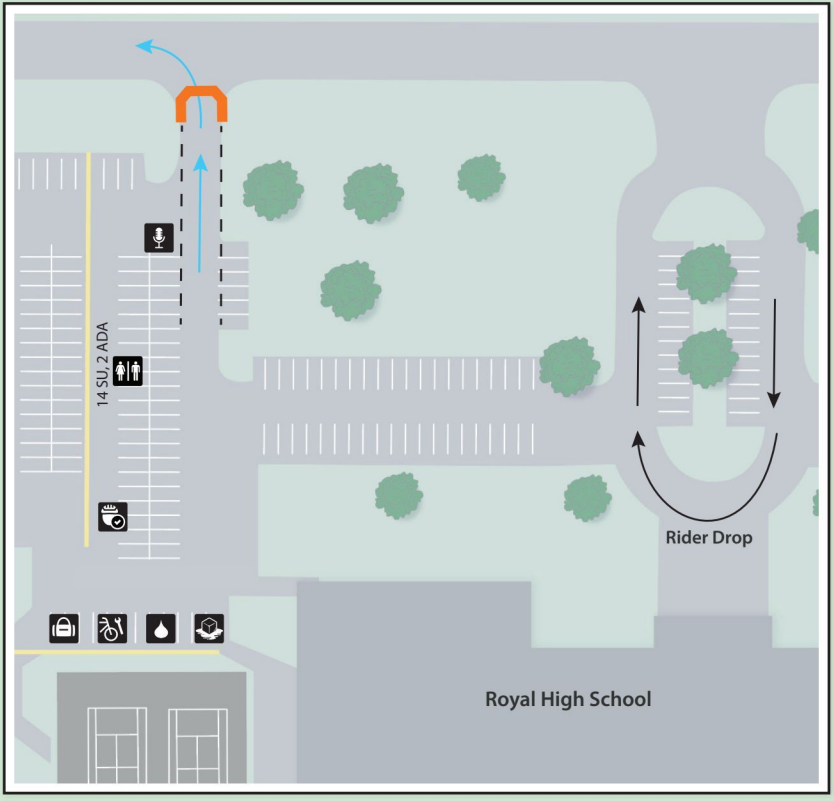

LEGEND	
POLICE	
Direction of riders leaving START	
Area used for the site	

362

Durkin Road

Durkin Road

Royal Road

Royal High School

**Saturday • April 27, 2024**

**HOU Start**  
**Royal High School**  
 34499 Royal Rd.  
 Brookshire, TX 77423

# Sat. Start - Addicks Park & Ride (Page 1 of 2) Texas MS 150 Bike Ride

View from <https://www.google.com>

*Addicks Park & Ride*  
*14230 Katy Freeway*  
*Katy, TX 77079*

[WWW.BOLMANSKI.COM](http://WWW.BOLMANSKI.COM)

2024 REVISION 0

LEGEND	
POLICE	
Direction of riders leaving START	
Area used for the site	

**bike**  
**MS**  
 Sat-Sun • April 27-28, 2024  
**Energy Corridor**  
**100 Mile Start**  
**Addicks Park & Ride**  
**14230 Katy Fwy. Houston, TX 77079**