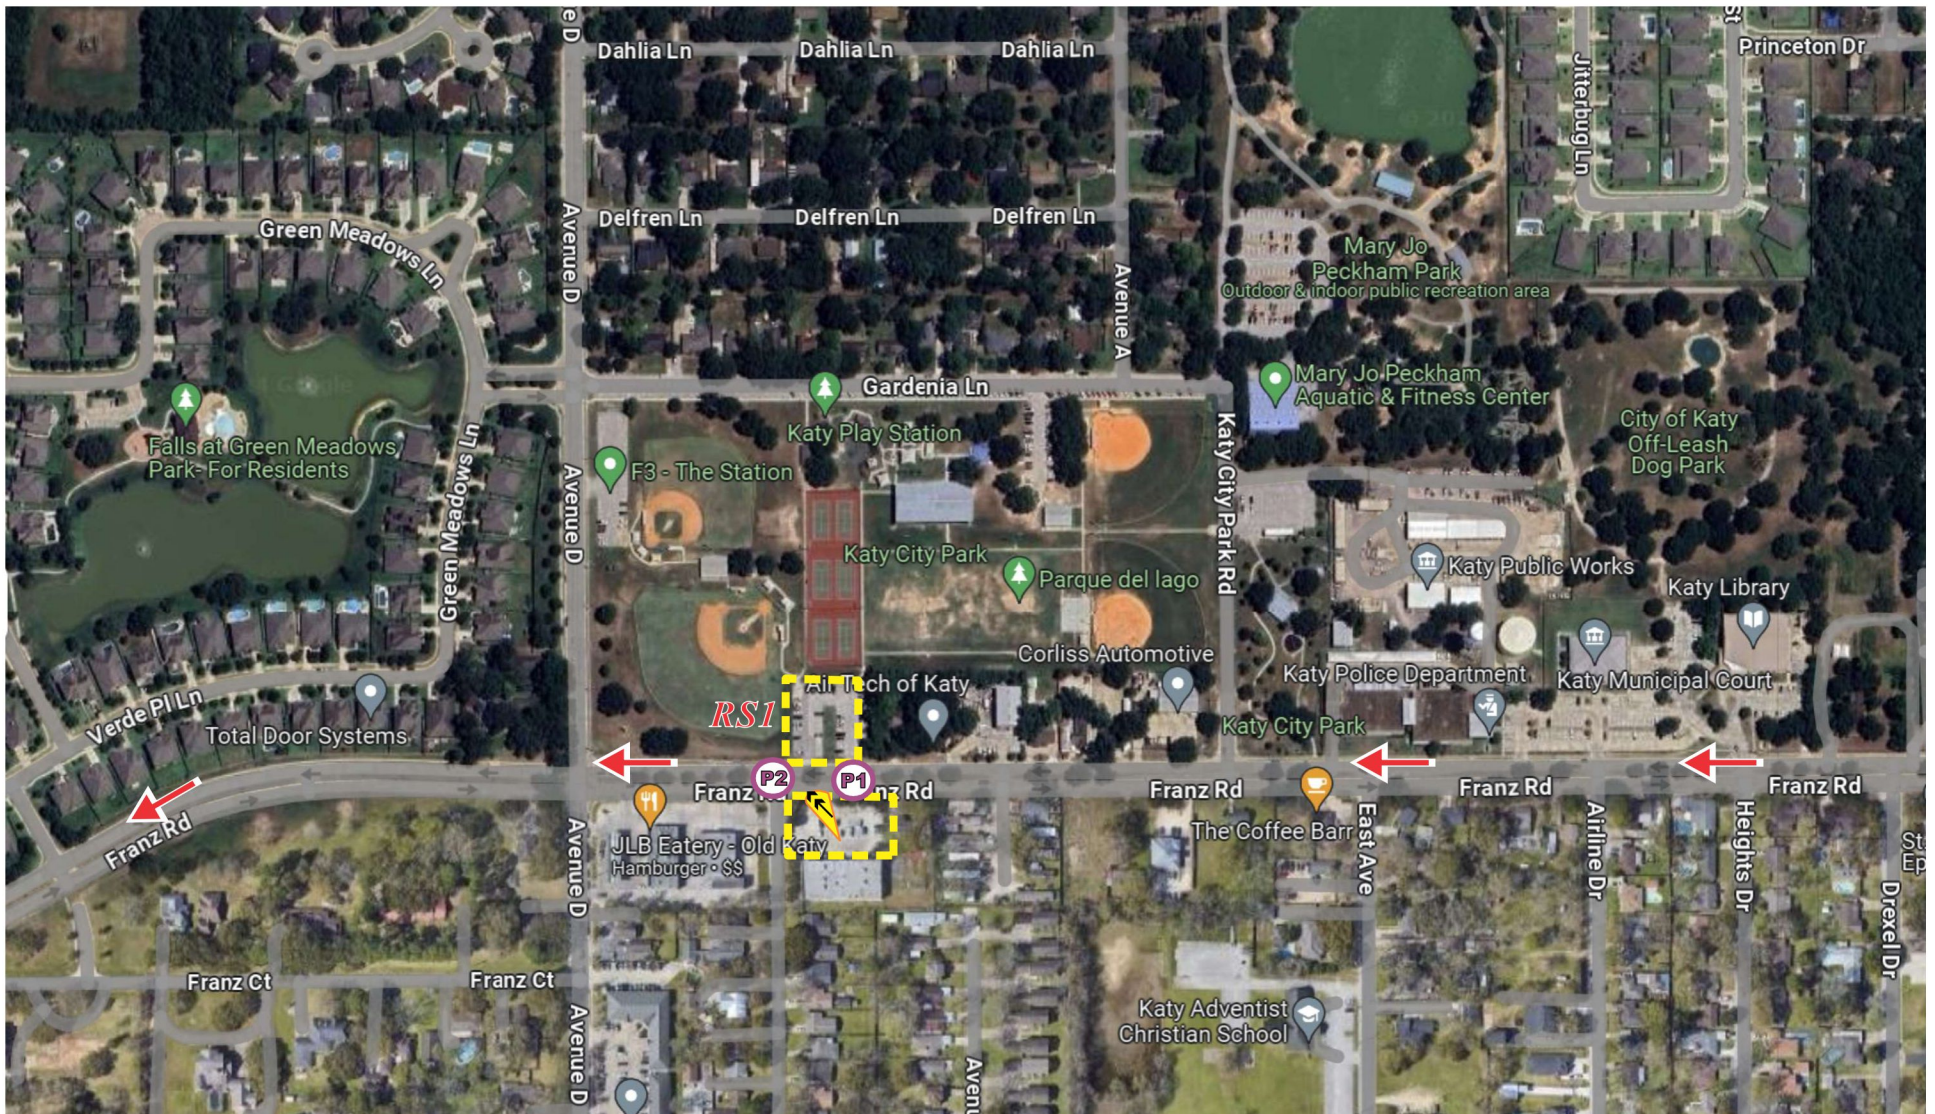

# Saturday Rest Stop 1 (Page 1 of 2)

# Texas MS 150 Bike Ride

View from [www.google.com/maps](http://www.google.com/maps)

**Katy City Park**  
**5850 Franz Road**  
**Katy Texas 77493**

2024 REVISION 0

[WWW.BOLMANSKI.COM](http://WWW.BOLMANSKI.COM)

LEGEND	
<b>POLICE</b>	
<b>Direction of riders using Rest Stop</b>	
<b>Area used for the site</b>	

Saturday • April 27, 2024

**Rest Stop HOU #1**  
**Katy City Park**  
5850 Franz Rd  
Katy, TX 77493

- Medical 10x10
- Porta Potties
- Hydration 10x10
- Bike Racks
- Mechanic 10x10
- Ice
- Food 10x10
- Rider Direction
- SAG Tent 10x10
- SAG Direction
- Traffic Control
- Orange Cones