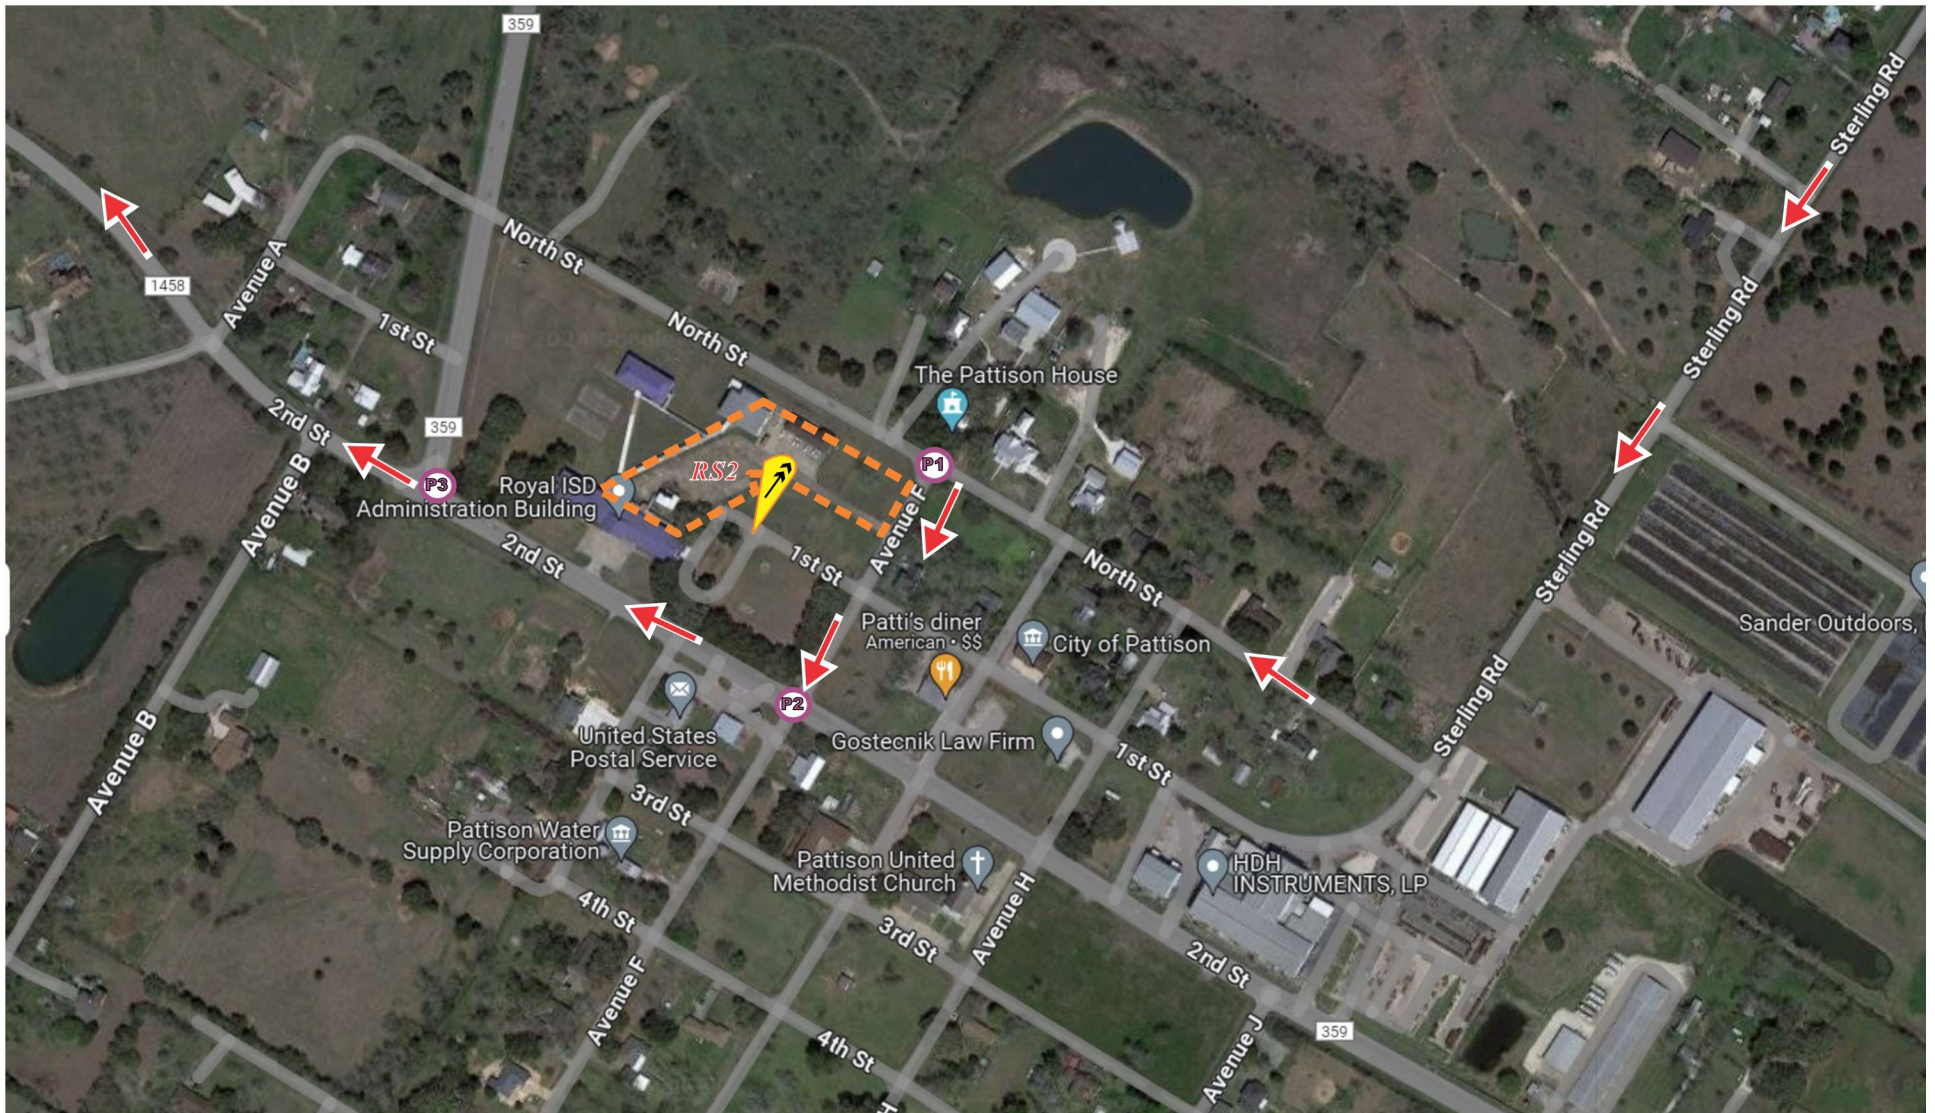

Saturday Rest Stop 2 (Page 1 of 3)

Texas MS 150 Bike Ride

View from www.google.com/maps
Royal ISD Admin Building
3714 FM 359
Pattison, TX 77466

2024 Revision 0

LEGEND	
POLICE	
Direction of riders using Rest Stop	
Area used for the site	

Saturday • April 27, 2024

HOU #2 Rest Stop
Royal ISD Admin Building

3714 FM359

Pattison, TX 77466

- | | |
|-----------------|-----------------|
| Medical 10x10 | Porta Potties |
| Hydration 10x10 | Bike Racks |
| Mechanic 10x10 | Ice |
| Food 10x10 | Rider Direction |
| SAG Tent 10x10 | SAG Direction |