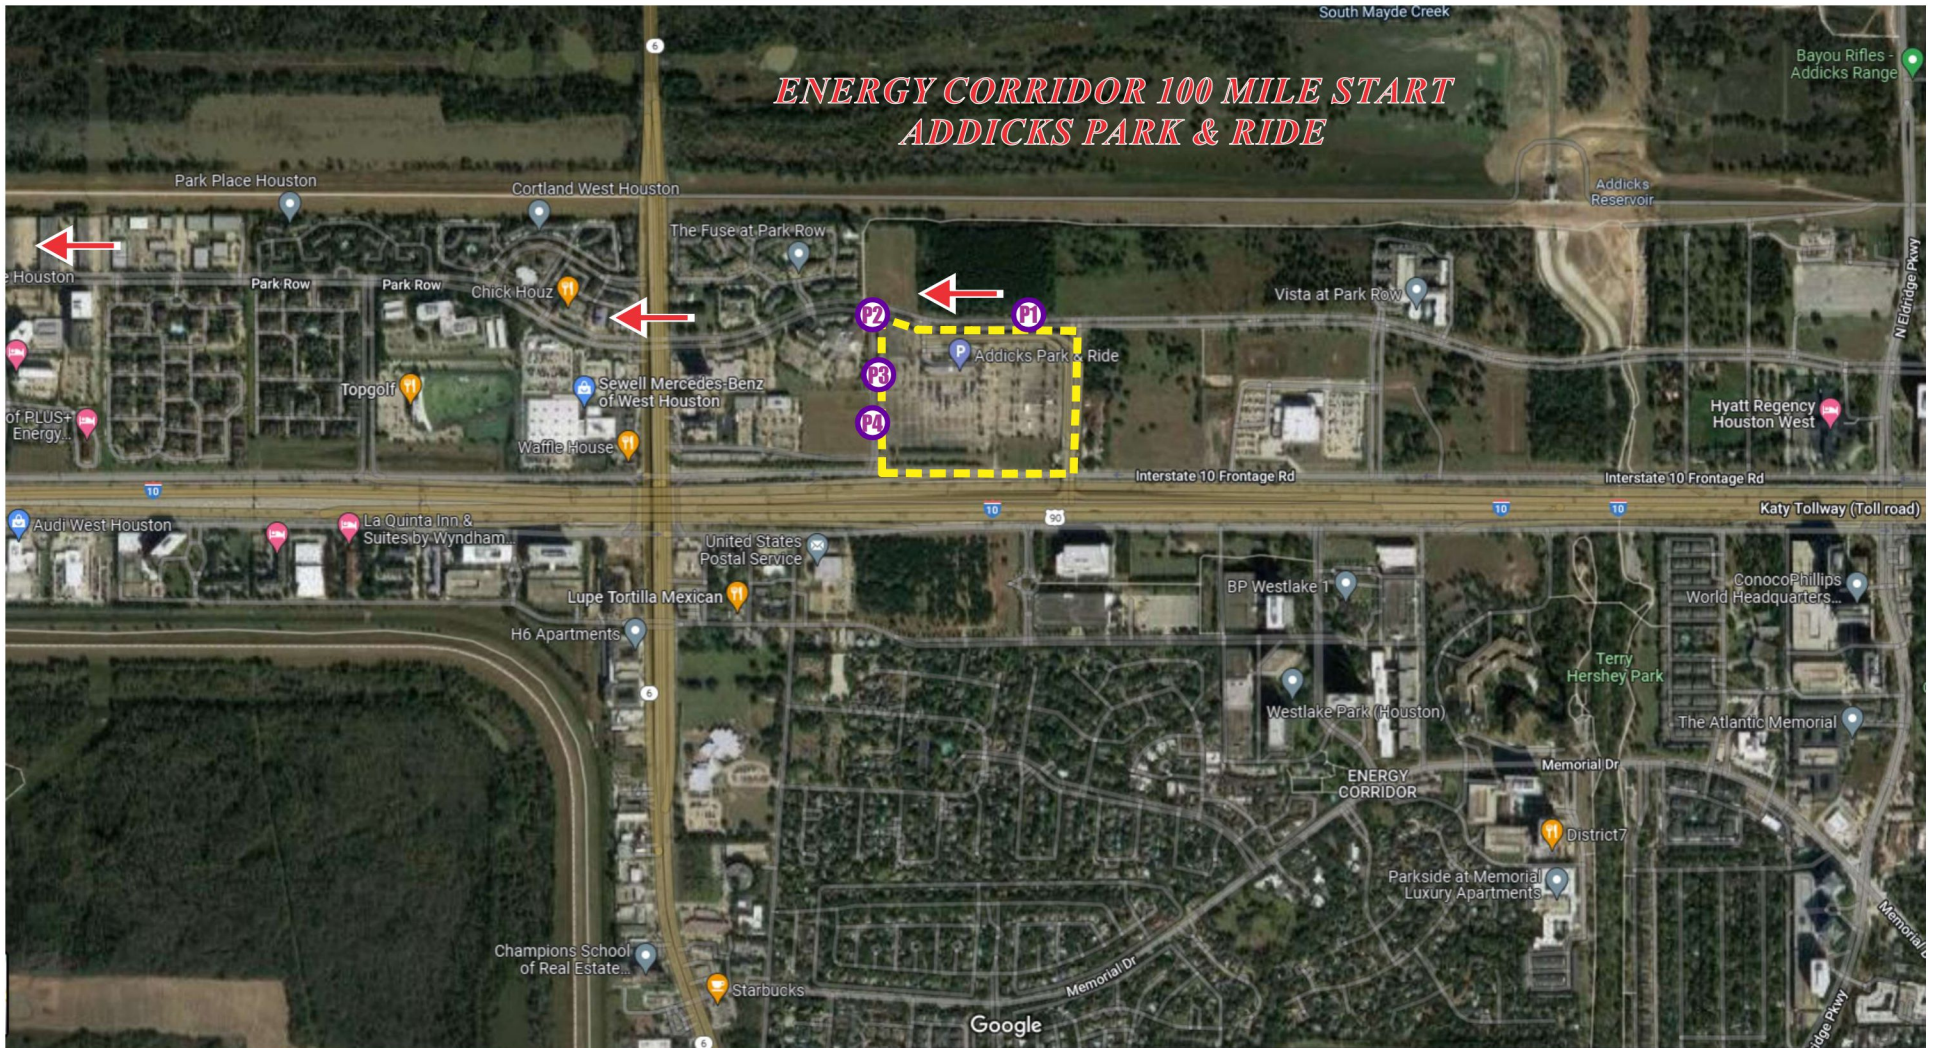

Sat. Start - Addicks Park & Ride (Page 1 of 2) Texas MS 150 Bike Ride

View from <https://www.google.com>

Addicks Park & Ride
14230 Katy Freeway
Katy, TX 77079

WWW.BOLMANSKI.COM

2024 REVISION 0

LEGEND	
POLICE	
Direction of riders leaving START	
Area used for the site	

bike
MS[®]

Sat-Sun • April 27-28, 2024

Energy Corridor
100 Mile Start
Addicks Park & Ride
14230 Katy Fwy. Houston, TX 77079

Announcer 10x10	Porta Potties
Hydration 10x10	Bag Drop 10x10
Mechanic 10x10	Traffic Control
Ice	Vehicle Direction
Fencing	Rider Direction
Rider & Vol. Check-in 20x30	Orange Cones
	Hiland Dairy 10x10