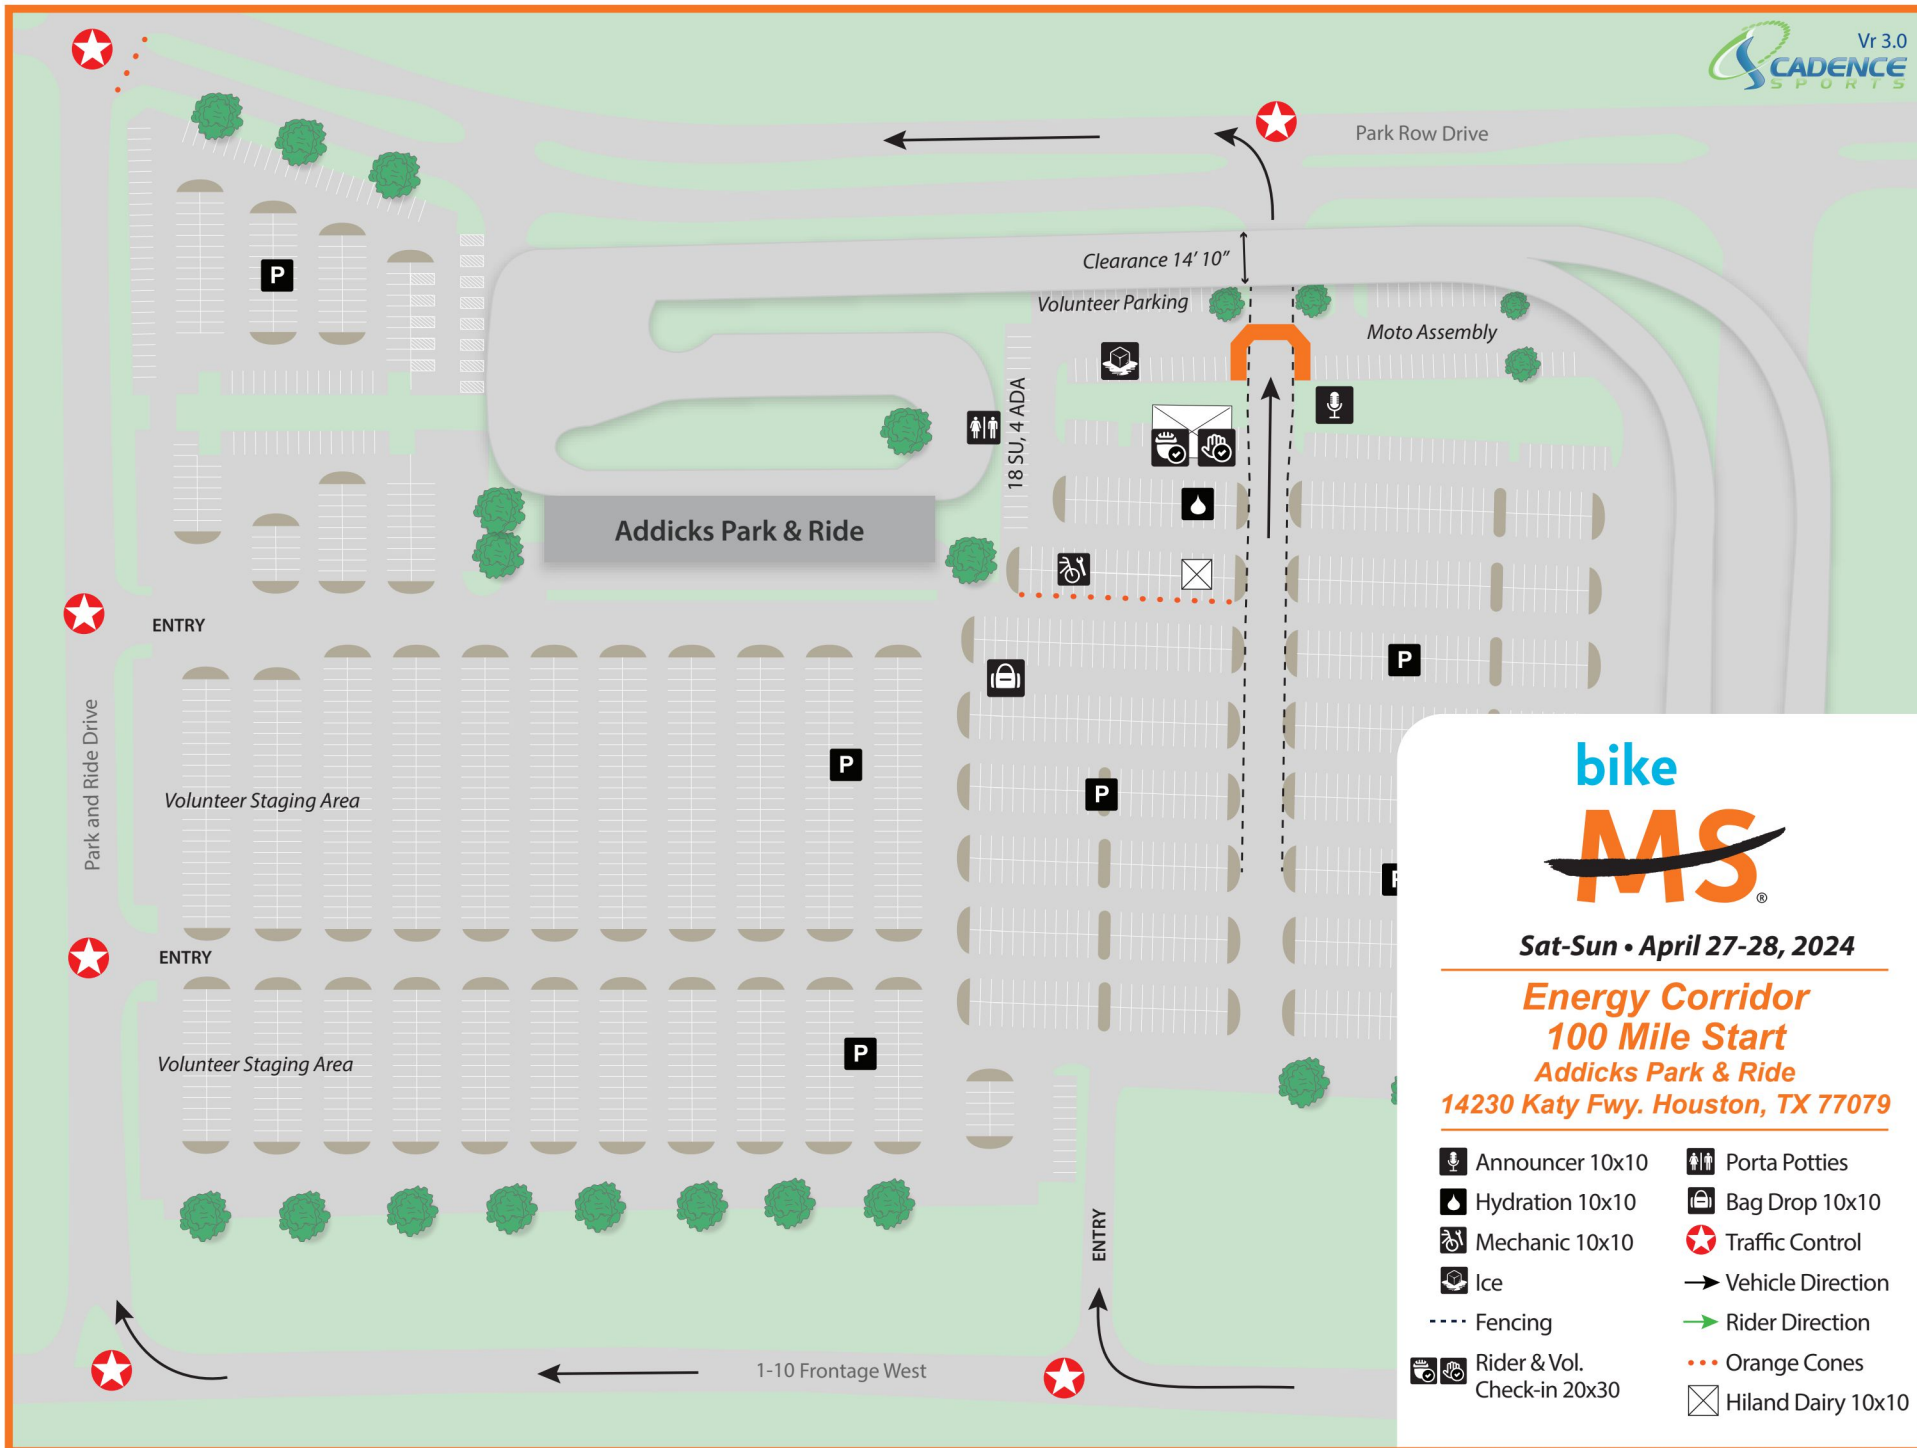

Sat. Start - Addicks Park & Ride (Page 1 of 2) Texas MS 150 Bike Ride

View from <https://www.google.com>

Addicks Park & Ride
14230 Katy Freeway
Katy, TX 77079

WWW.BOLMANSKI.COM

2024 REVISION 0

LEGEND	
POLICE	
Direction of riders leaving START	
Area used for the site	

bike
MS[®]

Sat-Sun • April 27-28, 2024

Energy Corridor
100 Mile Start
Addicks Park & Ride
14230 Katy Fwy. Houston, TX 77079

Announcer 10x10	Porta Potties
Hydration 10x10	Bag Drop 10x10
Mechanic 10x10	Traffic Control
Ice	Vehicle Direction
Fencing	Rider Direction
Rider & Vol. Check-in 20x30	Orange Cones
	Hiland Dairy 10x10