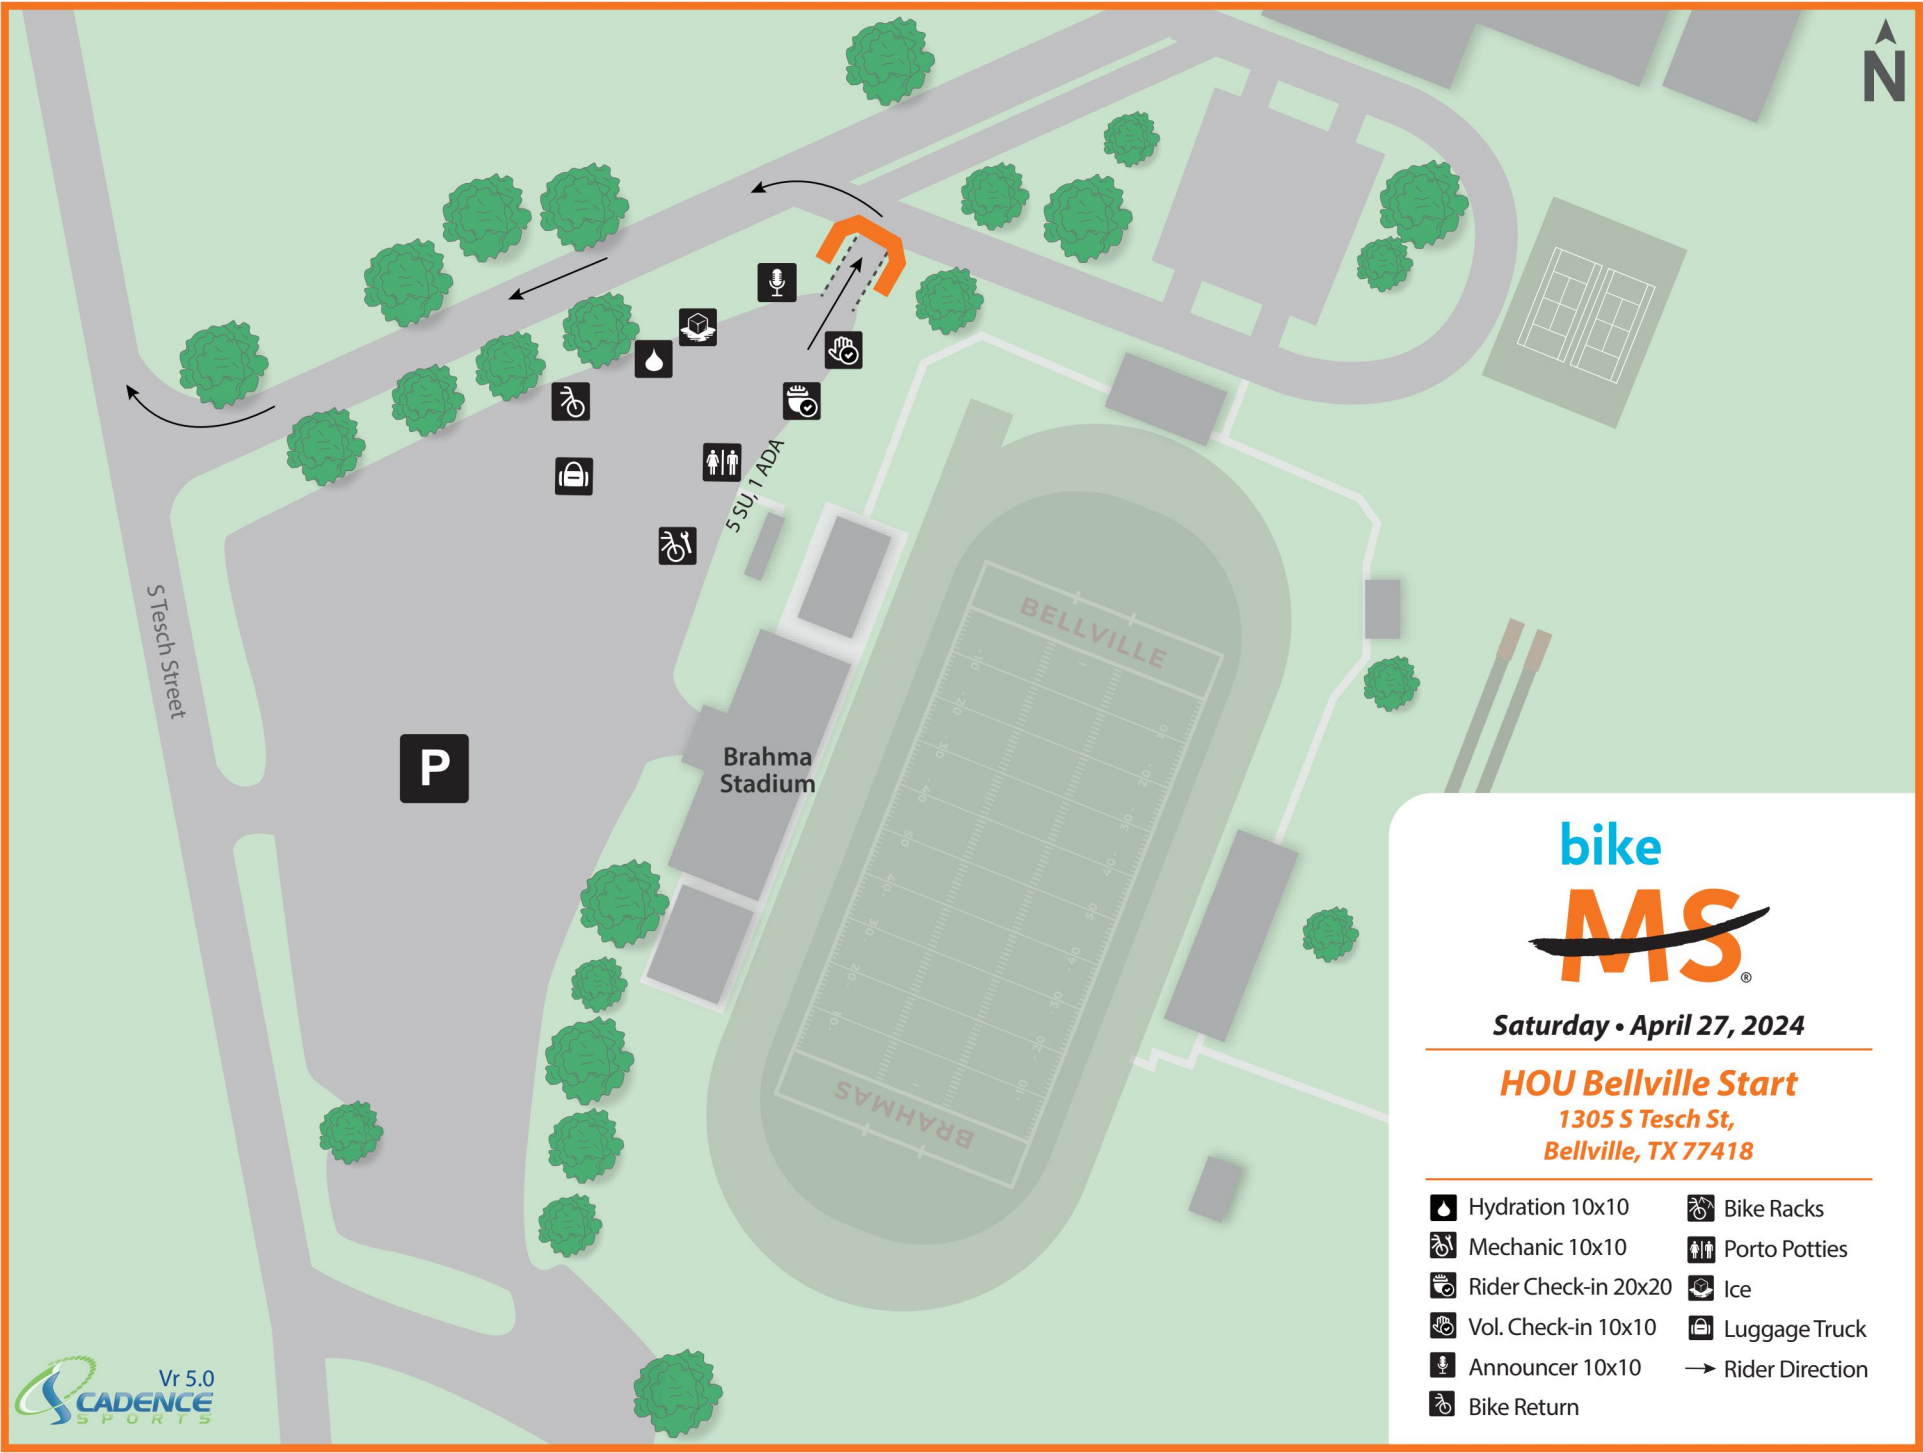

Sat. Start Bellville Jr. High (Page 1of2) Texas MS 150 Bike Ride

View from <https://www.google.com/maps>
Brahma Stadium
1305 S. Tesch St.
Bellville, TX 77418

2024 Revision 0

WWW.BOLMANSKI.COM

LEGEND	
POLICE	
Direction of riders leaving START	
Area used for the site	

Saturday • April 27, 2024

HOU Bellville Start
 1305 S Tesch St,
 Bellville, TX 77418

- Hydration 10x10
- Bike Racks
- Mechanic 10x10
- Porto Potties
- Rider Check-in 20x20
- Ice
- Vol. Check-in 10x10
- Luggage Truck
- Announcer 10x10
- Rider Direction
- Bike Return