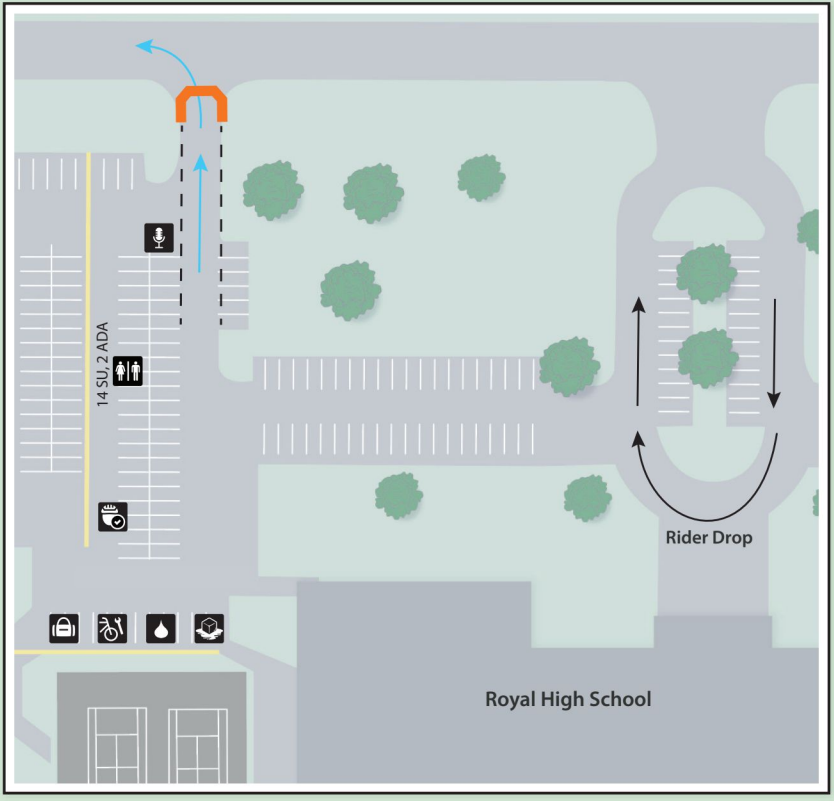

# Sat. Start Royal High School (Page 1 of 2) Texas MS 150 Bike Ride

View from <https://www.google.com/maps>  
**Royal High School**  
34499 Royal Road  
Brookshire, TX 77423

2024 Revision 0

[WWW.BOLMANSKI.COM](http://WWW.BOLMANSKI.COM)

LEGEND	
POLICE	
Direction of riders leaving START	
Area used for the site	

362

Durkin Road

Durkin Road

Royal Road

Royal High School

**Saturday • April 27, 2024**

**HOU Start**  
**Royal High School**  
 34499 Royal Rd.  
 Brookshire, TX 77423

- |                      |                   |
|----------------------|-------------------|
| Announcer            | Porta Potties     |
| Mechanic 10x10       | Ice               |
| Medical 10x10        | Traffic Control   |
| Rider Check-in 20x20 | Parking Attendant |
| Hydration 10x10      | Car Route         |
| Bag Drop 10x10       | Rider Direction   |