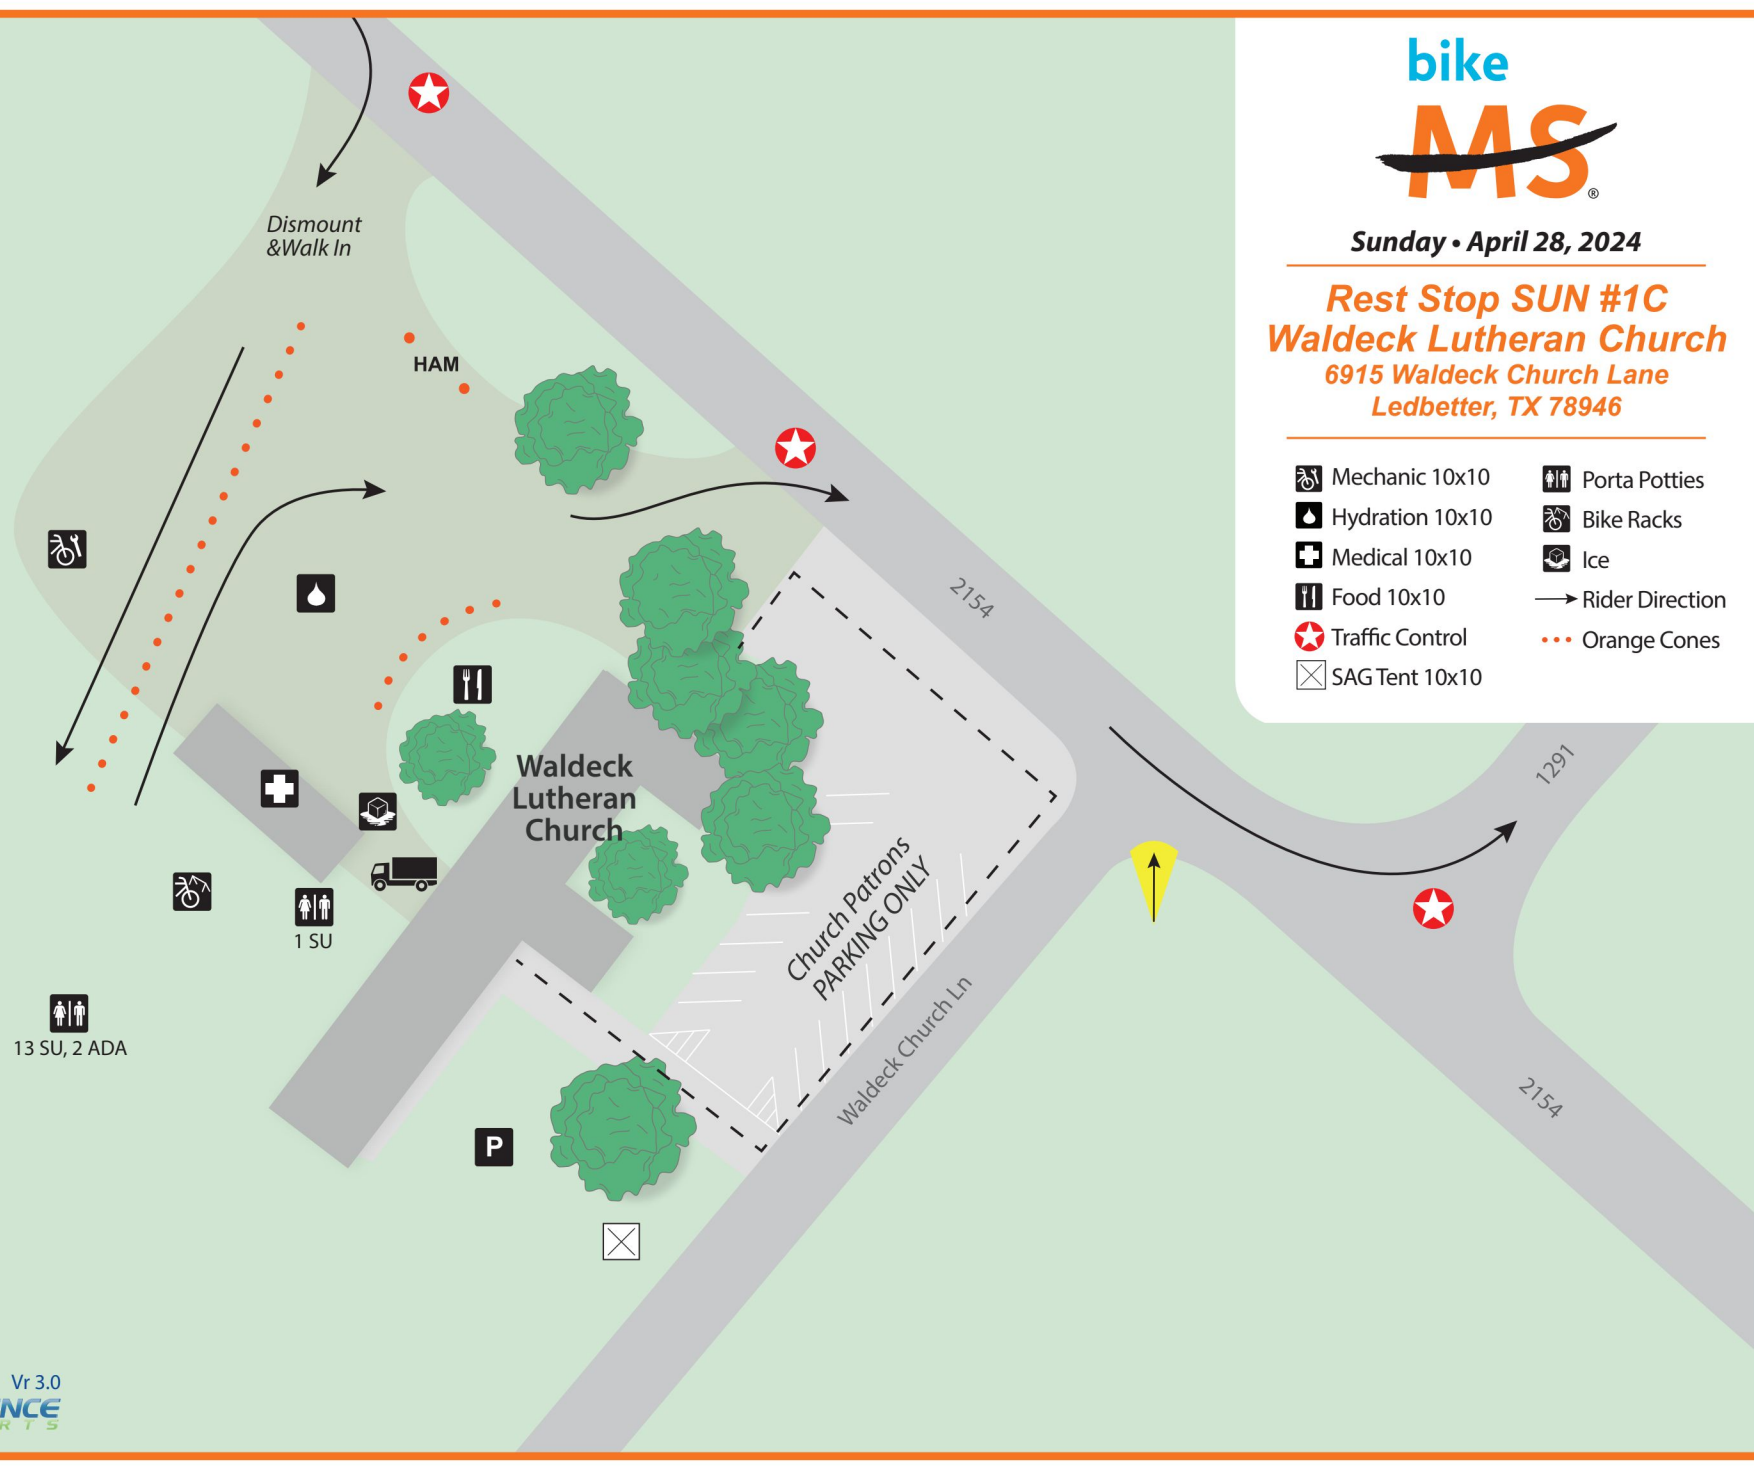

Sunday Rest Stop 1C (Page 1 of 2)

Texas MS 150 Bike Ride

View courtesy of www.google.com/maps

Carmine Route

2024 Revision 0

GPS Coordinates 30.057523, -96.803584

Waldeck Lutheran Church
6915 Waldeck Church Lane
Ledbetter, TX 78946

WWW.BOLMANSKI.COM

LEGEND	
POLICE	
Direction of riders using Rest Stop	
Area used for the site	

Sunday • April 28, 2024

Rest Stop SUN #1C Waldeck Lutheran Church

6915 Waldeck Church Lane
Ledbetter, TX 78946

- Mechanic 10x10
- Hydration 10x10
- Medical 10x10
- Food 10x10
- Traffic Control
- SAG Tent 10x10
- Porta Potties
- Bike Racks
- Ice
- Rider Direction
- Orange Cones

IN THE EVENT OF WET GROUNDS
USE THIS LAYOUT

Sunday • April 28, 2024

Rest Stop SUN #1C
Waldeck Lutheran Church
6915 Waldeck Church Lane
Ledbetter, TX 78946

- Mechanic 10x10
- Hydration 10x10
- Medical 10x10
- Food 10x10
- Traffic Control
- SAG Tent 10x10
- Porta Potties
- Bike Racks
- Ice
- Rider Direction
- Orange Cones