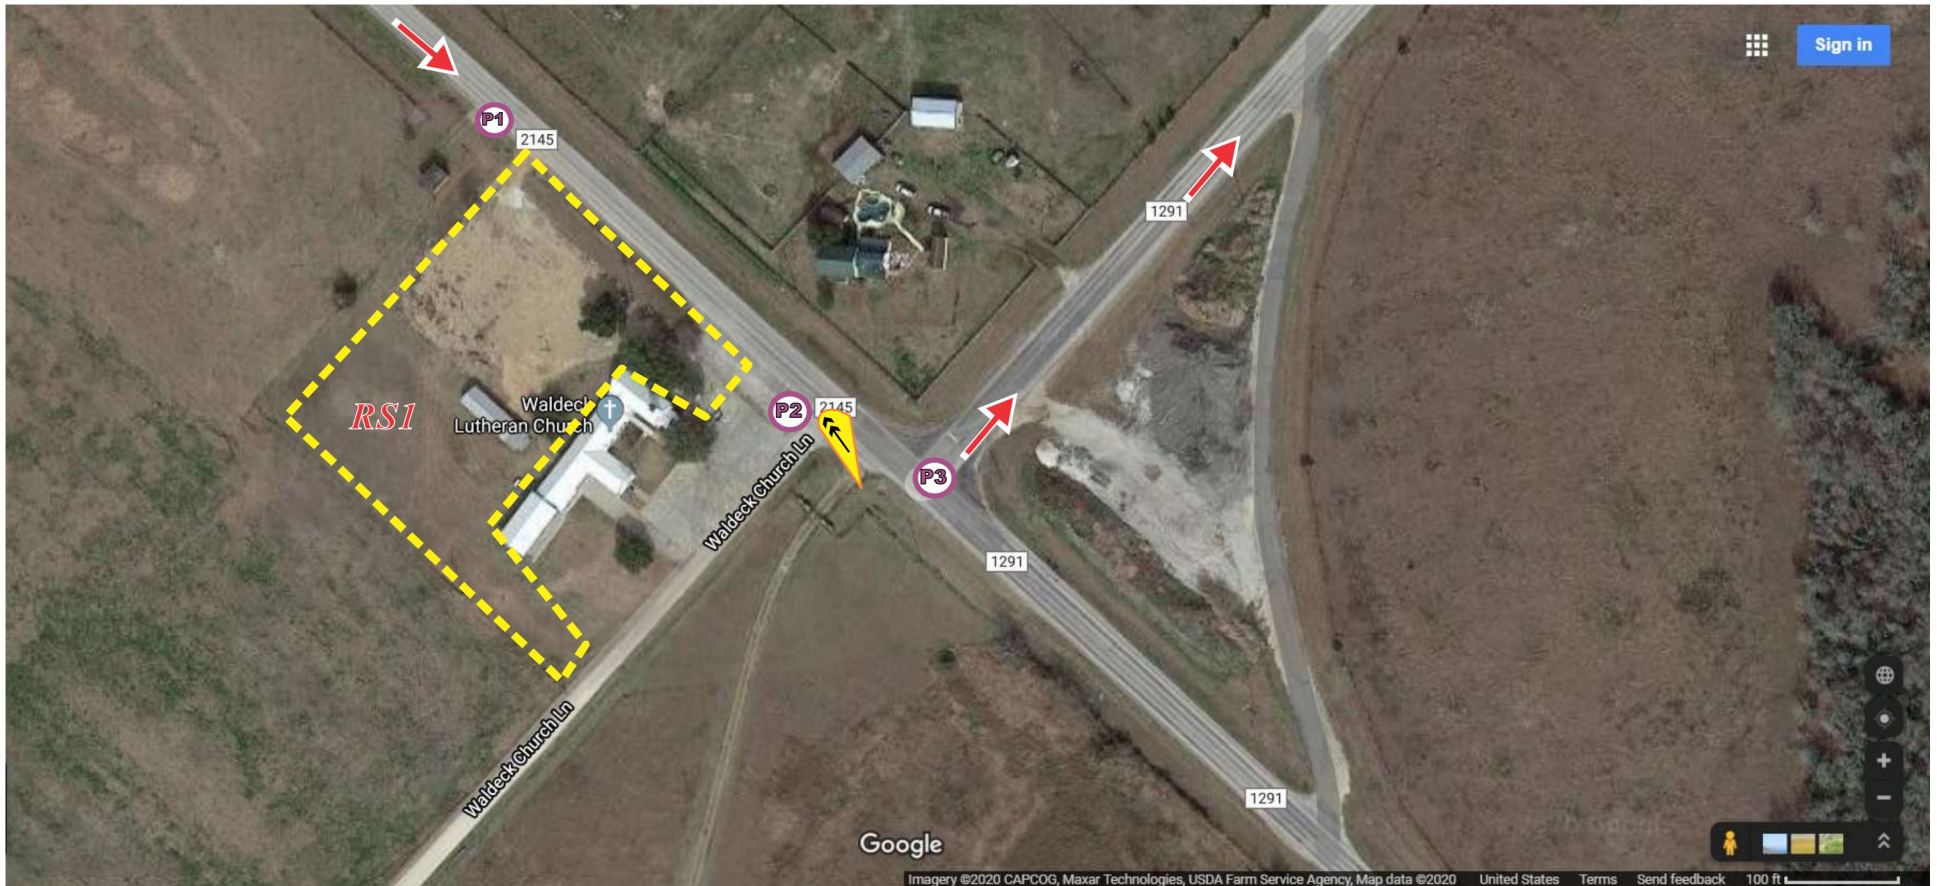

Sunday Rest Stop 1C (Page 1 of 2)

Texas MS 150 Bike Ride

View courtesy of www.google.com/maps

Carmine Route

2024 Revision 0

GPS Coordinates 30.057523, -96.803584

Waldeck Lutheran Church
6915 Waldeck Church Lane
Ledbetter, TX 78946

WWW.BOLMANSKI.COM

LEGEND	
POLICE	
Direction of riders using Rest Stop	
Area used for the site	

Sunday • April 28, 2024

Rest Stop SUN #1C Waldeck Lutheran Church

6915 Waldeck Church Lane
Ledbetter, TX 78946

- Mechanic 10x10
- Hydration 10x10
- Medical 10x10
- Food 10x10
- Traffic Control
- SAG Tent 10x10
- Porta Potties
- Bike Racks
- Ice
- Rider Direction
- Orange Cones

IN THE EVENT OF WET GROUNDS
USE THIS LAYOUT

Sunday • April 28, 2024

Rest Stop SUN #1C
Waldeck Lutheran Church
6915 Waldeck Church Lane
Ledbetter, TX 78946

- Mechanic 10x10
- Hydration 10x10
- Medical 10x10
- Food 10x10
- Traffic Control
- SAG Tent 10x10
- Porta Potties
- Bike Racks
- Ice
- Rider Direction
- Orange Cones