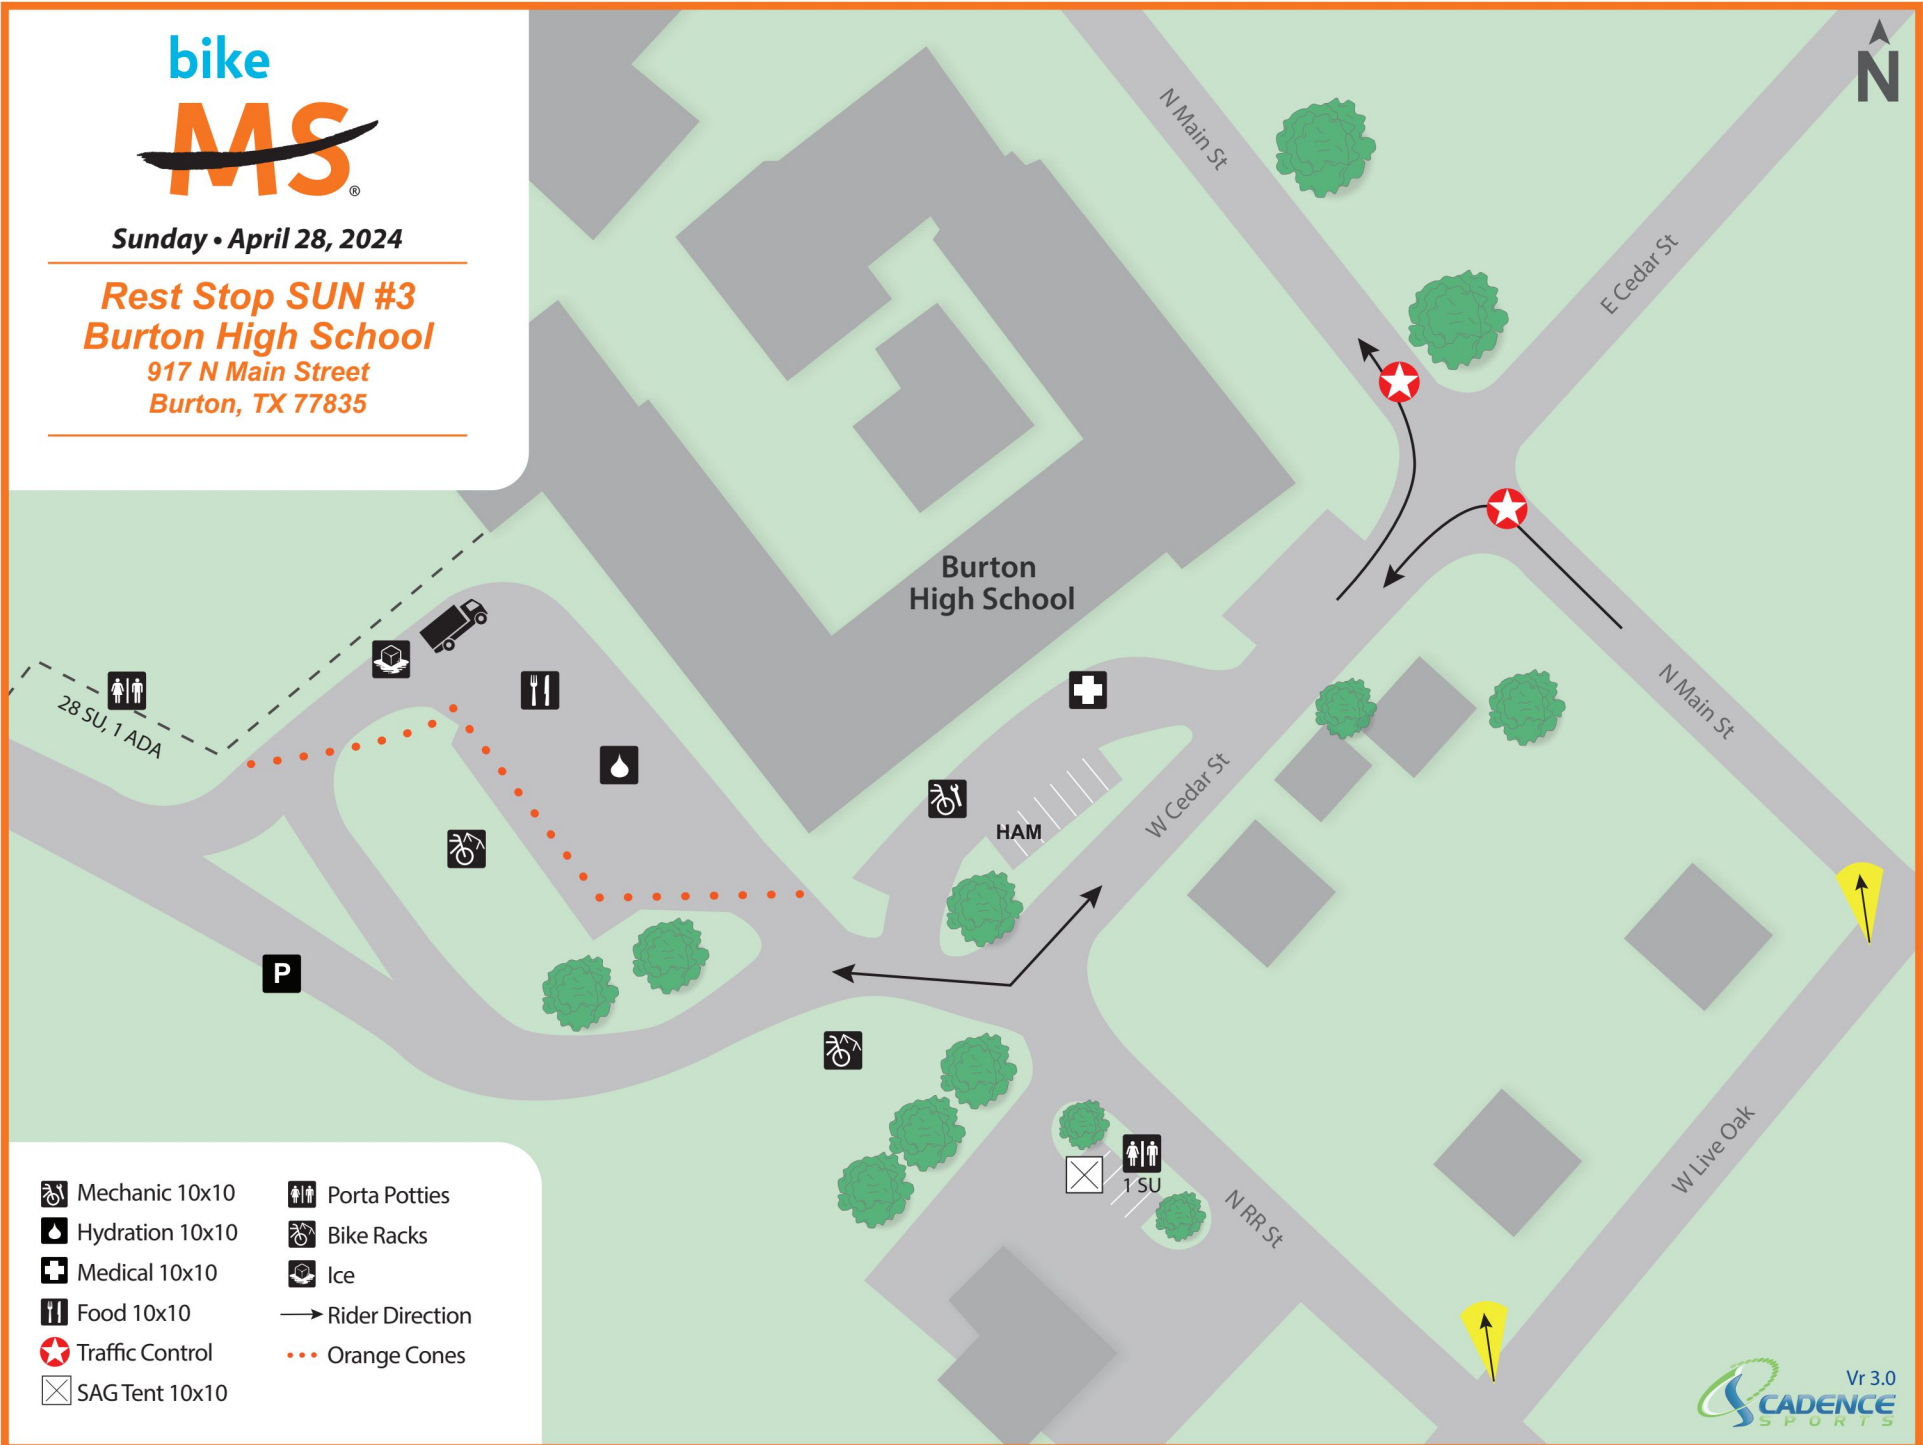

View courtesy of www.google.com/maps

Combined Route to College Station

2024 Revision 0

GPS Coordinates 30.183543, -96.597753

Burton High School
917 North Main Street
Burton, TX 77835

WWW.BOLMANSKI.COM

LEGEND	
POLICE	
Direction of riders using Rest Stop	
Area used for the site	

Sunday • April 28, 2024

Rest Stop SUN #3 Burton High School

917 N Main Street
Burton, TX 77835

- Mechanic 10x10
- Hydration 10x10
- Medical 10x10
- Food 10x10
- Traffic Control
- SAG Tent 10x10
- Porta Potties
- Bike Racks
- Ice
- Rider Direction
- Orange Cones