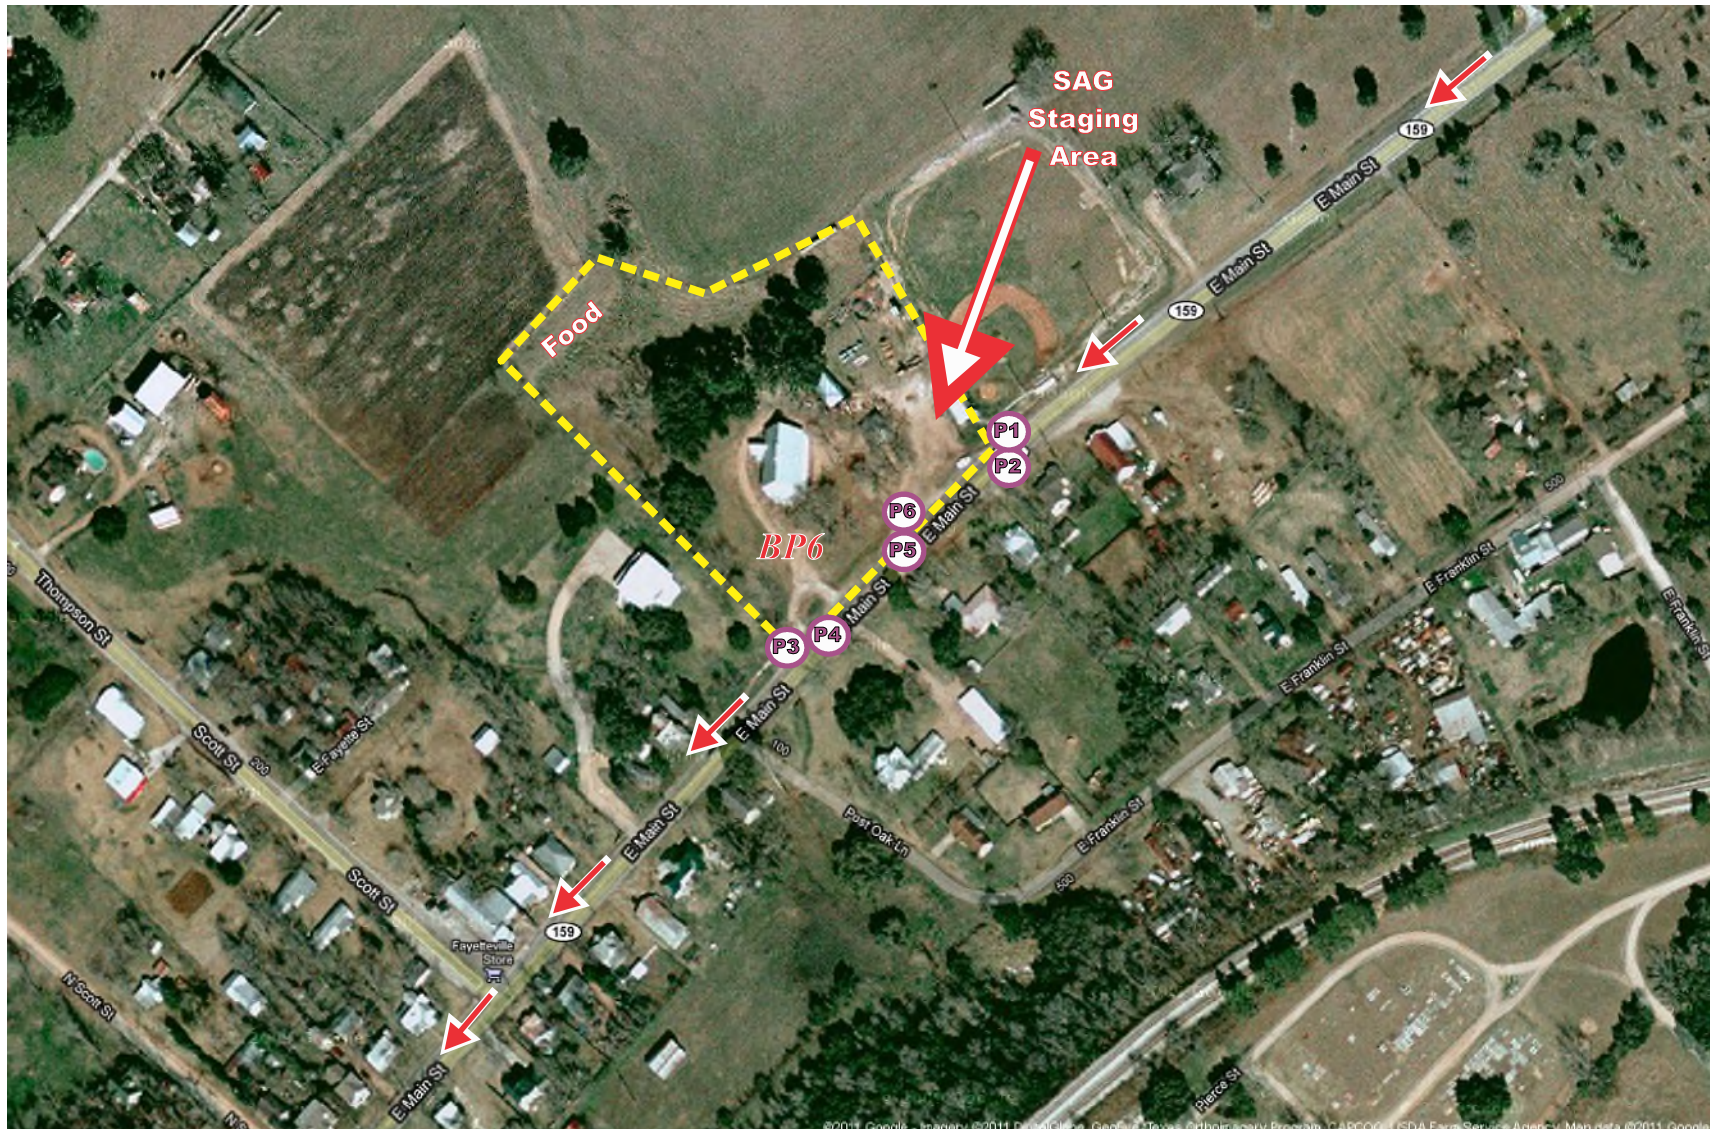

SATURDAY BREAKPOINT 6 (Page 1 of 2) BP MS 150 BIKE RIDE

Graphic provided by GOOGLE MAPS

LEGEND	
POLICE	
Direction of riders using BreakPoint	
Area used for the site	

SATURDAY BREAKPOINT 6 (Page 2 of 2) BP MS 150 BIKE RIDE

SPJST Hall
 FM 159
 Fayetteville, TX
 GPS: 29.9119N 96.6671W

DO NOT PARK SUPPLY TRUCKS UNDER TREES